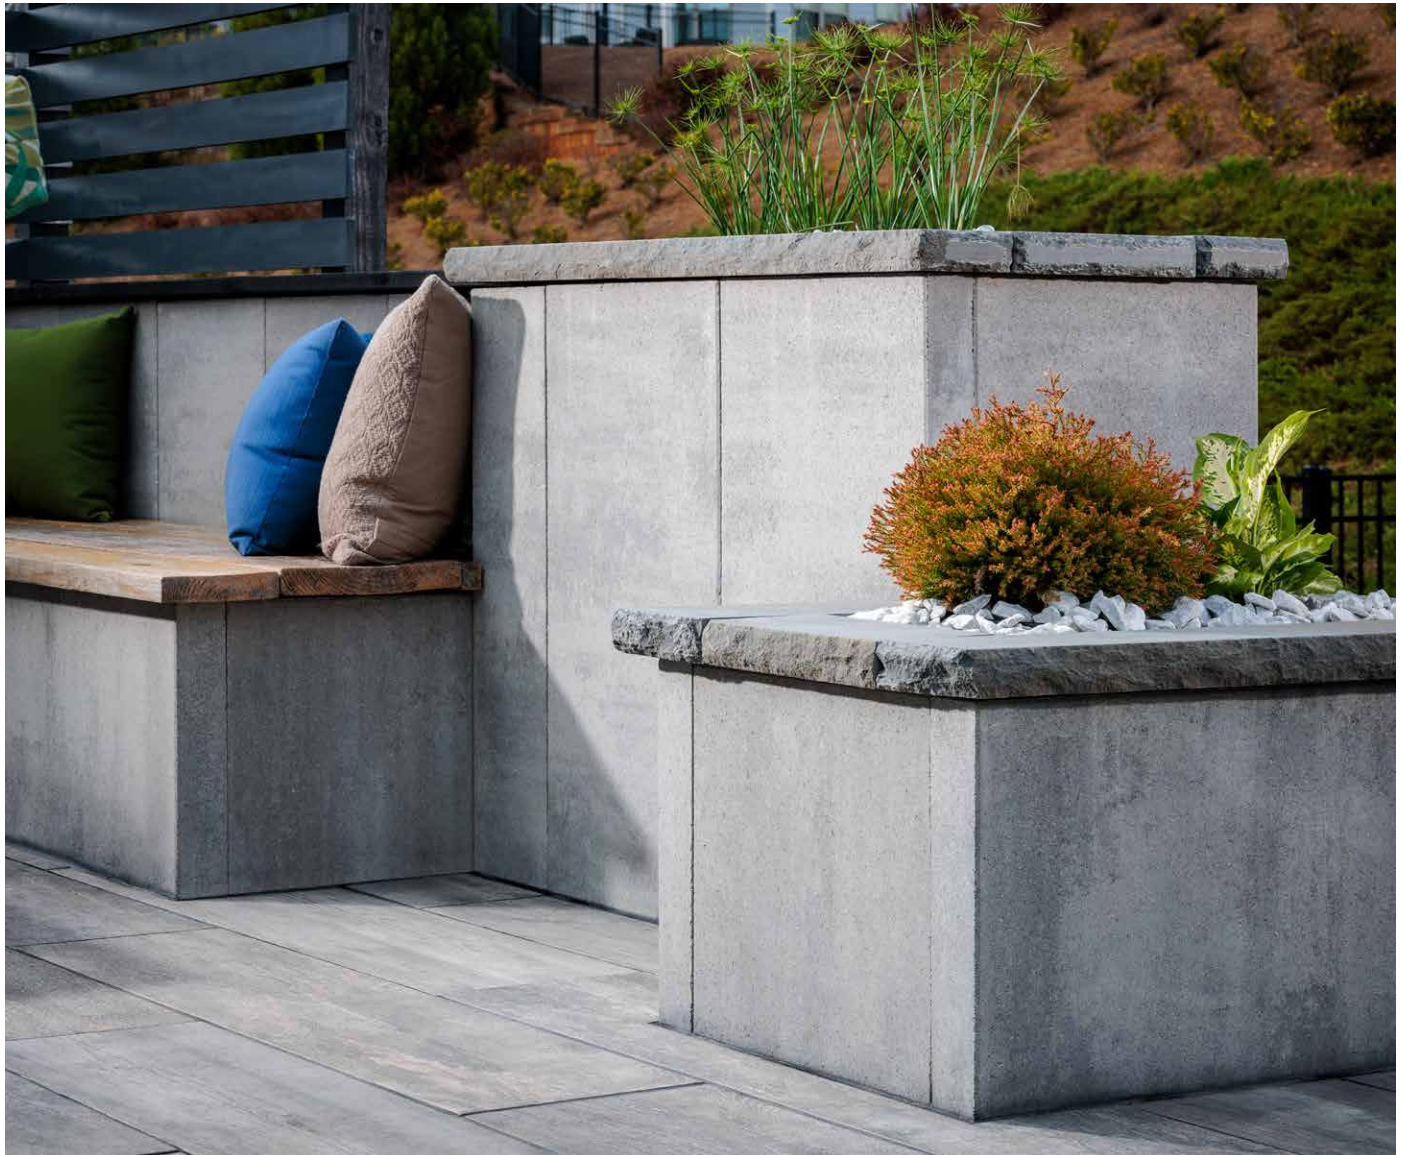

MIDNIGHT
Only available in 6 x 36

SCANDINA GRAY

Due to the natural materials in our products, colors may vary from those shown on the cut sheet. We recommend viewing actual product samples to ensure the perfect color and finish for each project.

FEATURES & BENEFITS

- Large format high-strength concrete panels
- Clean lines for a contemporary aesthetic
- Mechanically fastened with stainless steel hardware
- Ideal for outdoor living projects of all sizes
- Suitable for rooftop applications
- Efficient installation with minimal waste
- Minimal disruption for property owner
- Easily added to existing projects
- Endless design possibilities for outdoor living features including seat walls, fire and water features, planters, and outdoor kitchens