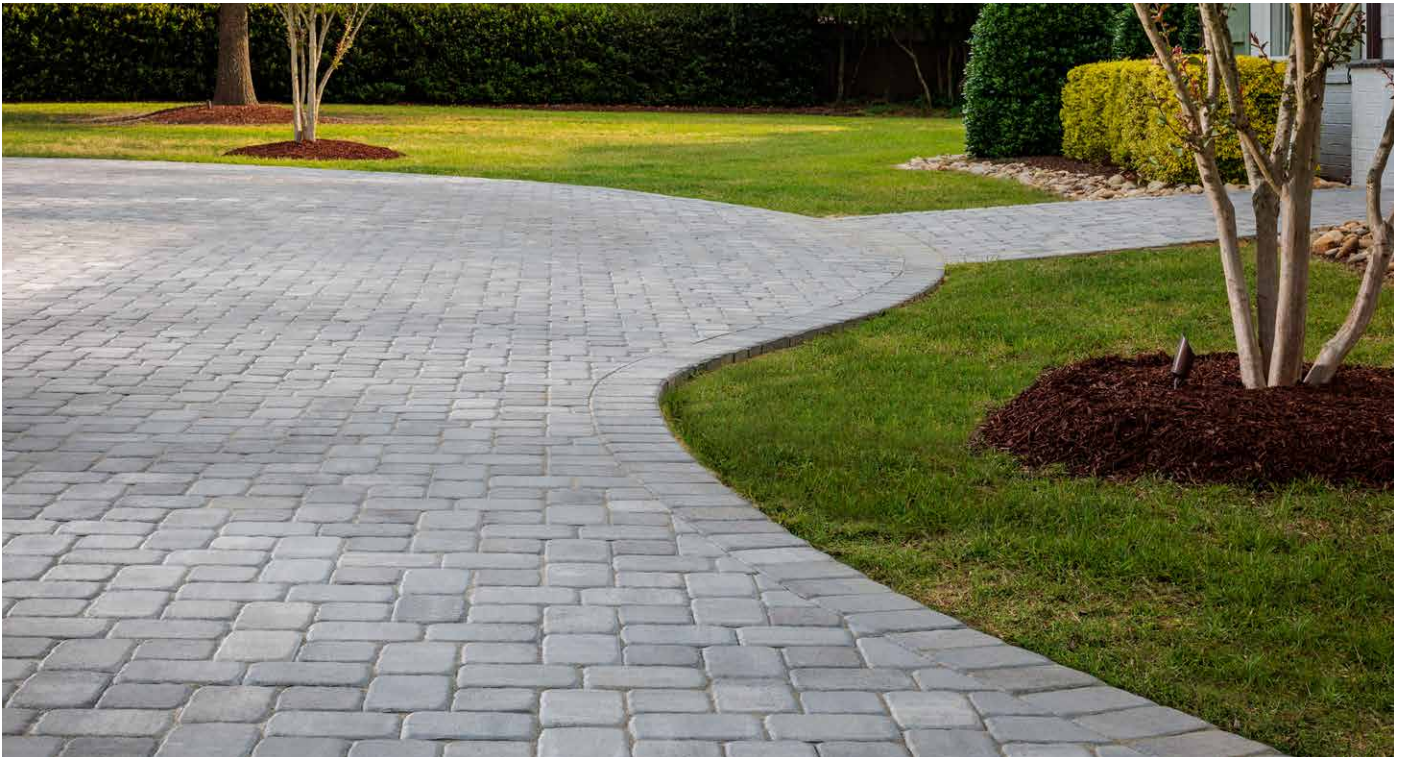

HERITAGE COLLECTION

CAMBRIDGE COBBLE®

PAVER | 60MM

Gently rounded corners and a domed pillow-top surface provide clean lines and a classic architectural appearance.

AUTUMN

BELLA

GRAPHITE
Only available in 6 x 9

RIO

TOSCANA

VICTORIAN

Due to the natural materials in our products, colors may vary from those shown on the cut sheet. We recommend viewing actual product samples to ensure the perfect color and finish for each project.

FEATURES & BENEFITS

- Clean lines and an architectural appearance
- Classic style perfectly suited for almost any aesthetic and application
- Gently rounded corners with smooth pillow-top surface
- Two size options available on separate pallets for design flexibility
- Ideal for patios, walkways, pool decks and residential vehicular applications