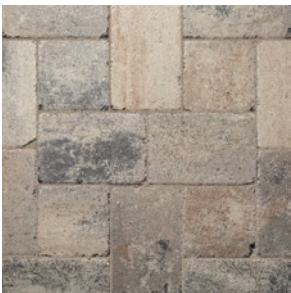

DUBLIN COBBLE[®]

MULTI-PIECE & CIRCLE

DISTRESSED SURFACE TEXTURE AND ANTIQUE EDGES CREATE AN ELEGANT TIME WORN LOOK.

DUBLIN COBBLE®

MULTI-PIECE & CIRCLE

DISTRESSED SURFACE TEXTURE
AND ANTIQUE EDGES CREATE AN
ELEGANT TIME WORN LOOK

📌 FEATURES & BENEFITS

- Gently distressed surfaces and antiqued edges
- Exceptional stability and durability
- Wide range of natural color blends
- Available in a variety of shapes and sizes

🔥 AVAILABLE COLORS

ARCTIC

ARDENNES

FOSSIL

HATTERAS

SAVANNAH

📏 SHAPES & SIZES

3-PIECE | 60 MM

3 x 6 x 2 $\frac{3}{8}$ "