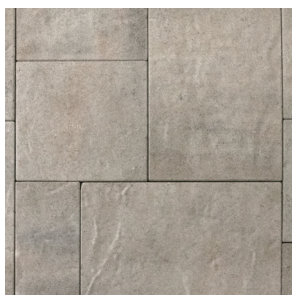

🔥 AVAILABLE COLORS

ASH

DRIFTWOOD

PAMLICO

SUMMIT

📦 SHAPES & SIZES

ORIGINS 6

-  3 x 6 x 2 $\frac{3}{8}$ "
-  6 x 6 x 2 $\frac{3}{8}$ "
-  6 x 9 x 2 $\frac{3}{8}$ "

ORIGINS 12

-  6 x 12 x 2 $\frac{3}{8}$ "
-  12 x 12 x 2 $\frac{3}{8}$ "
-  12 x 18 x 2 $\frac{3}{8}$ "

ORIGINS 18

-  9 x 18 x 2 $\frac{3}{8}$ "
-  18 x 18 x 2 $\frac{3}{8}$ "
-  18 x 27 x 2 $\frac{3}{8}$ "