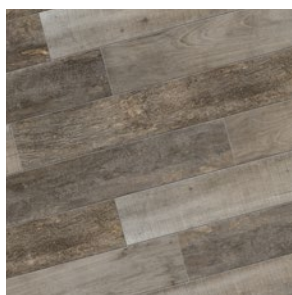

## WOOD FINISH

THE WARMTH OF NATURAL WOOD WITH THE ELEGANCE OF A GLOSSY FINISH

### 🔥 AVAILABLE COLORS

**v4** DAYLIGHT  
NN 01 ST

**v4** EMBER  
NN 02 ST

**v3** HONEY  
NN 03 ST