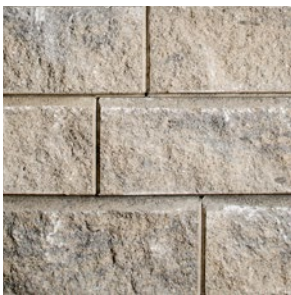

🔹 AVAILABLE COLORS

DRIFTWOOD