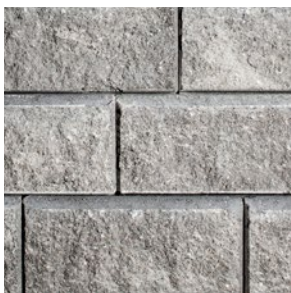

- Simple, functional dry stack stone with classic lines to address any grade changes.
- Multiple sizes can be used individually or together creating a beautiful patterned walls.
- The raised lip and notch lock each block in place for simple, functional and dependable construction.
- Corners & Caps to provide beautiful finishing touches.

🔹 AVAILABLE COLORS

DRIFTWOOD

GRAY

MOCHA

THUNDERHEAD

📦 SHAPES & SIZES

AB CLASSIC 6° SETBACK

8 x 18 x 12