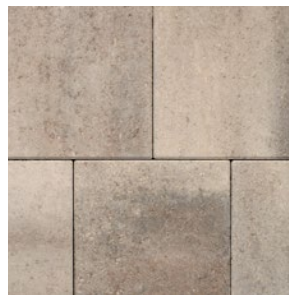

✔ FEATURES & BENEFITS

- True installed dimensions for optimal layout
- Clean lines and a modern architectural appearance
- Can be utilized to construct an ADA-compliant pavement
- 3 mm micro-chamfer width to minimize vibration and enhance wheelchair comfort
- Reduced cuts, installation time and waste
- Increased options for creative patterns
- Sizing compatible with other Dimensions sizes, Origins stone-textured line and Geometric Shapes

🔹 AVAILABLE COLORS

ARCTIC

POTOMAC

SAVANNAH

SCANDINA GRAY

Disclaimer fine print copy is this size and looks like this here,

📦 SHAPES & SIZES

60MM