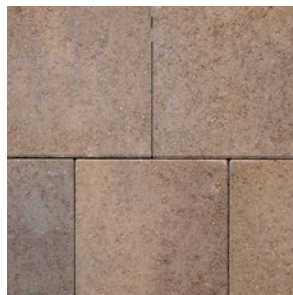

DIMENSIONS™ ANTIQUED

PAVER

CRISP, CLEAN LINES AND A SMOOTH SURFACE TO CREATE STUNNING CONTEMPORARY DESIGNS WITH MAXIMUM EFFICIENCY

DIMENSIONS™ ANTIQUED

PAVER

CRISP, CLEAN LINES AND A SMOOTH SURFACE TO CREATE STUNNING CONTEMPORARY DESIGNS WITH MAXIMUM EFFICIENCY

✔ FEATURES & BENEFITS

- True installed dimensions for optimal layout
- Clean lines and a modern architectural appearance
- Can be utilized to construct an ADA-compliant pavement
- 3 mm micro-chamfer width to minimize vibration and enhance wheelchair comfort
- Reduced cuts, installation time and waste
- Increased options for creative patterns
- Sizing compatible with other Dimensions sizes, Origins stone-textured line and Geometric Shapes

🔹 AVAILABLE COLORS

ARCTIC

POTOMAC

SAVANNAH

SCANDINA GRAY

Disclaimer fine print copy is this size and looks like this here,

📦 SHAPES & SIZES

60MM