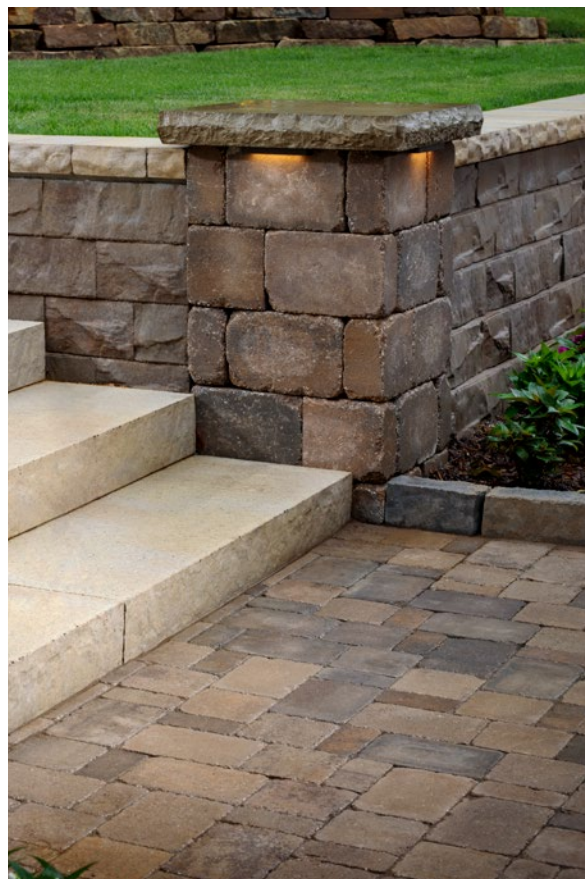

🧱 SHAPES & SIZES

60MM

3 x 6 x 2 $\frac{3}{4}$

6 x 6 x 2 $\frac{3}{4}$

6 x 9 x 2 $\frac{3}{4}$

ACCENT

6 x 9 x 2 $\frac{3}{4}$

Check with your local Belgard Representative for product availability and color options.

BELGARD® | PAVES THE WAY™

For more info, visit Belgard.com

Oldcastle APG - A CRH Company
400 Perimeter Center Terrace, Ste. 1000
Atlanta, GA 30346
Ph: (678) 461-2838

© 2023 Oldcastle® APG, Inc., A CRH Company. All Rights Reserved.
Revised: 03/28/23 BEL22-412