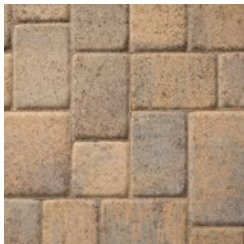

CAMBRIDGE COBBLE[®]

PAVER

PILLOW-TOP PAVER WITH A WIDE RANGE OF COLOR BLENDS

CAMBRIDGE COBBLE®

PAVER

PILLOW-TOP PAVER WITH A WIDE RANGE OF COLOR BLENDS

🕒 FEATURES & BENEFITS

- Clean lines and an architectural appearance
- Classic style perfectly suited for almost any aesthetic and application
- Gently rounded corners with smooth pillow-top surface
- Multi-piece system with accent options available on separate pallet

🔥 AVAILABLE COLORS

AUTUMN

BELLA

GRAPHITE**

RIVIERA

TOSCANA**

VICTORIAN**

PROPOSITION 65 WARNING: