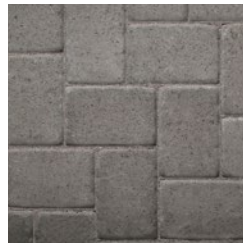

CAMBRIDGE COBBLE[®]

PAVER

PILLOW-TOP PAVER WITH A WIDE RANGE OF COLOR BLENDS

CAMBRIDGE COBBLE®

PAVER

PILLOW-TOP PAVER WITH A WIDE RANGE OF COLOR BLENDS

🕒 FEATURES & BENEFITS

- Clean lines and an architectural appearance
- Classic style perfectly suited for almost any aesthetic and application
- Gently rounded corners with smooth pillow-top surface
- Multi-piece system with accent options available on separate pallet

🔥 AVAILABLE COLORS

AUTUMN

BELLA

GRAPHITE**

RIVIERA

TOSCANA**

VICTORIAN**

PROPOSITION 65 WARNING: