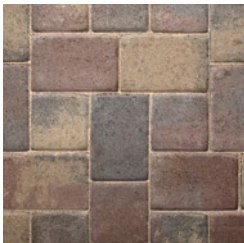

CAMBRIDGE COBBLE[®]

PAVER

PILLOW-TOP PAVER WITH A WIDE RANGE OF COLOR BLENDS

CAMBRIDGE COBBLE®

PAVER

PILLOW-TOP PAVER WITH A WIDE RANGE OF COLOR BLENDS

🕒 FEATURES & BENEFITS

- Clean lines and an architectural appearance
- Classic style perfectly suited for almost any aesthetic and application
- Gently rounded corners with smooth pillow-top surface
- Multi-piece system with accent options available on separate pallet

🔥 AVAILABLE COLORS

AUTUMN

BELLA

GRAPHITE**

RIVIERA

TOSCANA**

VICTORIAN**

PROPOSITION 65 WARNING: