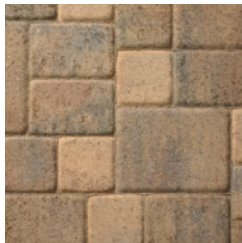

CAMBRIDGE COBBLE[®]

PAVER

PILLOW-TOP PAVER WITH A WIDE RANGE OF COLOR BLENDS

CAMBRIDGE COBBLE®

PAVER

PILLOW-TOP PAVER WITH A WIDE RANGE OF COLOR BLENDS

🕒 FEATURES & BENEFITS

- Clean lines and an architectural appearance
- Classic style perfectly suited for almost any aesthetic and application
- Gently rounded corners with smooth pillow-top surface
- Multi-piece system with accent options available on separate pallet

🔥 AVAILABLE COLORS

AUTUMN

BELLA

GRAPHITE**

RIVIERA

TOSCANA**

VICTORIAN**

PROPOSITION 65 WARNING: