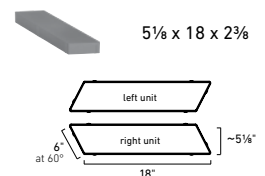

📦 SHAPES & SIZES

6" HEXAGON

12" DIAMOND

3 X 12" PARALLELOGRAM

6 X 18" PARALLELOGRAM

🔥 AVAILABLE COLORS

FOUNDRY

GRAPHITE