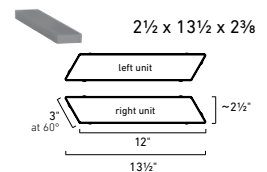

📦 SHAPES & SIZES

6" HEXAGON

12" DIAMOND

3 X 12" PARALLELOGRAM

6 X 18" PARALLELOGRAM

🔥 AVAILABLE COLORS

FOUNDRY

GRAPHITE