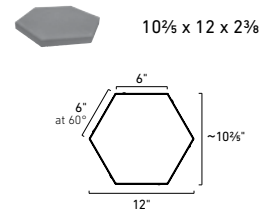

GEOMETRIC SHAPES

PAVER

USE ULTRAMODERN OR ART DECO PAVER DESIGNS TO ADD VISUAL INTEREST TO BORDERS, INLAYS AND PATIOS

GEOMETRIC SHAPES

PAVER

USE ULTRAMODERN OR ART DECO PAVER DESIGNS TO ADD VISUAL INTEREST TO BORDERS, INLAYS AND PATIOS

📦 SHAPES & SIZES

6" HEXAGON

12" DIAMOND

3 X 12" PARALLELOGRAM

6 X 18" PARALLELOGRAM

🔥 AVAILABLE COLORS

FOUNDRY

GRAPHITE