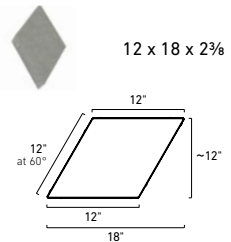

✔ FEATURES & BENEFITS

- Smooth face
- Contemporary aesthetic
- All shapes sized to work together. Also compatible with Origins™ and Dimensions™ paver lines.
- Reduced cuts, installation time and waste
- Increased options for creative patterns

📦 SHAPES & SIZES

6" HEXAGON

12" DIAMOND

3 X 12" PARALLELOGRAM

6 X 18" PARALLELOGRAM

🔥 AVAILABLE COLORS

FOUNDRY

GRAPHITE