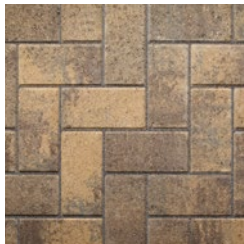

HOLLAND STONE

PAVER

A PROVERBIAL CLASSIC FOR EASY INSTALLATION
AND TIMELESS DESIGNS

HOLLAND STONE

PAVER

A PROVERBIAL CLASSIC
FOR EASY INSTALLATION
AND TIMELESS DESIGNS

📌 FEATURES & BENEFITS

- 1 size ideal for inlays, borders and as a stand alone
- Ideal for both residential and commercial applications
- Comprehensive library of installation patterns

🔥 AVAILABLE COLORS

GRAPHITE

TOSCANA

VICTORIAN

**80mm special order*

PROPOSITION 65 WARNING:

This product can expose you to chemicals including Crystalline Silica, which is known to the state of California to cause cancer, and Cadmium, which is known in the State of California to cause birth defects or other reproductive harm. For more information, go to www.P65Warnings.ca.gov.

📏 SHAPES & SIZES

4 X 8

4 x 8 x 2³/₈"
100 x 200 x 60mm

**Only available in 60mm Please contact your Belgard Representative for additional special order color options.*