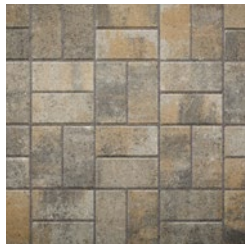

HOLLAND STONE

PAVER

A PROVERBIAL CLASSIC FOR EASY INSTALLATION
AND TIMELESS DESIGNS

HOLLAND STONE

PAVER

A PROVERBIAL CLASSIC
FOR EASY INSTALLATION
AND TIMELESS DESIGNS

📌 FEATURES & BENEFITS

- 1 size ideal for inlays, borders and as a stand alone
- Ideal for both residential and commercial applications
- Comprehensive library of installation patterns

🔥 AVAILABLE COLORS

GRAPHITE

TOSCANA

VICTORIAN

**80mm special order*

PROPOSITION 65 WARNING:

This product can expose you to chemicals including Crystalline Silica, which is known to the state of California to cause cancer, and Cadmium, which is known in the State of California to cause birth defects or other reproductive harm. For more information, go to www.P65Warnings.ca.gov.