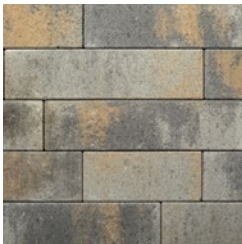

VICTORIAN

PROPOSITION 65 WARNING:

This product can expose you to chemicals including Crystalline Silica, which is known to the state of California to cause cancer, and Cadmium, which is known in the State of California to cause birth defects or other reproductive harm. For more information, go to www.P65Warnings.ca.gov.

PROPOSICIÓN 65 ADVERTENCIA:

Este producto puede exponerle a productos químicos incluyendo sílica cristalino, que el estado de California para causar cáncer, y Cadmio, que en el estado de California se sabe que causa defectos de nacimiento u otros daños reproductivos. Para más información, vaya a P65Warnings.ca.gov.

📦 SHAPES & SIZES

3-PIECE SLIM

- 5 x 11³/₁₆ x 2³/₁₆
- 5 x 15³/₁₆ x 2³/₁₆
- 5 x 19¹/₁₆ x 2³/₁₆

3-PIECE LARGE

- 7¹/₂ x 11³/₁₆ x 2³/₁₆
- 7¹/₂ x 15³/₁₆ x 2³/₁₆
- 7¹/₂ x 19¹/₁₆ x 2³/₁₆