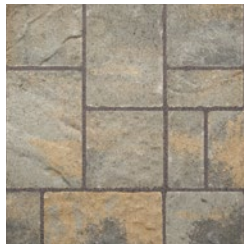

URBANA[®] STONE

PAVER

CHISELED TEXTURES AND CONTOURS RECALL THE LOOK
AND FEEL OF VINTAGE CUT STONE

BELGARD
PAVES THE WAY[™]

URBANA[®] STONE

PAVER

CHISELED TEXTURES AND
CONTOURS RECALL THE LOOK
AND FEEL OF VINTAGE CUT STONE

📌 FEATURES & BENEFITS

- Clean cut stone texture with a natural appearance
- Three piece modular system for maximum versatility
- Optional large square for an accent feature
- Can be installed as a permeable paving system for residential and non-vehicular applications with proper open-graded aggregate bedding, base and joint material

🔹 AVAILABLE COLORS

TOSCANA

VICTORIAN

PROPOSITION 65 WARNING:

This product can expose you to chemicals including Crystalline Silica, which is known to the state of California to cause cancer, and Cadmium, which is known in the State of California to cause birth defects or other reproductive harm. For more information, go to www.P65Warnings.ca.gov.