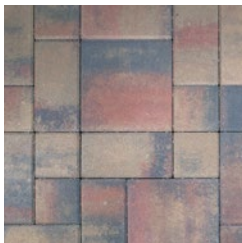

CATALINA GRANA[®]

PAVER

CRISP, CLEAN LINES AND A SMOOTH, LINEAR SURFACE
CREATE A CONTEMPORARY FEEL

BELGARD
PAVES THE WAY[™]

CATALINA GRANA[®]

PAVER

CRISP, CLEAN LINES AND A SMOOTH, LINEAR SURFACE CREATE A CONTEMPORARY FEEL

🔥 AVAILABLE COLORS

 ANTHRACITE

 BROWN BEIGE CHARCOAL

 CREAM TAN BROWN

 GRAY CHARCOAL

 GRAY CHARCOAL TAN

 HICKORY

 SCANDINA GRAY

 SEPIA

 TAN BROWN CHARCOAL

 TAN RED CHARCOAL

 **PROPOSITION 65 WARNING:**
This product can expose you to chemicals including Crystalline Silica, which is known to the state of California to cause cancer, and Cadmium, which is known in the State of California to cause birth defects or other reproductive harm. For more information, go to www.P65Warnings.ca.gov.