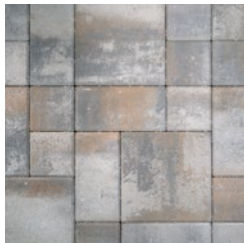

CATALINA GRANA[®]

PAVER

CRISP, CLEAN LINES AND A SMOOTH, LINEAR SURFACE
CREATE A CONTEMPORARY FEEL

BELGARD
PAVES THE WAY[™]

CATALINA GRANA[®]

PAVER

CRISP, CLEAN LINES AND A SMOOTH, LINEAR SURFACE CREATE A CONTEMPORARY FEEL

🔥 AVAILABLE COLORS

 ANTHRACITE

 BROWN BEIGE CHARCOAL

 CREAM TAN BROWN

 GRAY CHARCOAL

 GRAY CHARCOAL TAN

 HICKORY

 SCANDINA GRAY

 SEPIA

 TAN BROWN CHARCOAL

 TAN RED CHARCOAL

 **PROPOSITION 65 WARNING:**
This product can expose you to chemicals including Crystalline Silica, which is known to the state of California to cause cancer, and Cadmium, which is known in the State of California to cause birth defects or other reproductive harm. For more information, go to www.P65Warnings.ca.gov.