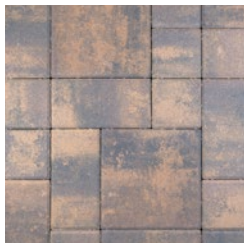

CATALINA GRANA[®]

PAVER

CRISP, CLEAN LINES AND A SMOOTH, LINEAR SURFACE
CREATE A CONTEMPORARY FEEL

BELGARD
PAVES THE WAY[™]

CATALINA GRANA[®]

PAVER

CRISP, CLEAN LINES AND A SMOOTH, LINEAR SURFACE CREATE A CONTEMPORARY FEEL

🔥 AVAILABLE COLORS

 ANTHRACITE

 BROWN BEIGE CHARCOAL

 CREAM TAN BROWN

 GRAY CHARCOAL

 GRAY CHARCOAL TAN

 HICKORY

 SCANDINA GRAY

 SEPIA

 TAN BROWN CHARCOAL

 TAN RED CHARCOAL

 **PROPOSITION 65 WARNING:**
This product can expose you to chemicals including Crystalline Silica, which is known to the state of California to cause cancer, and Cadmium, which is known in the State of California to cause birth defects or other reproductive harm. For more information, go to www.P65Warnings.ca.gov.