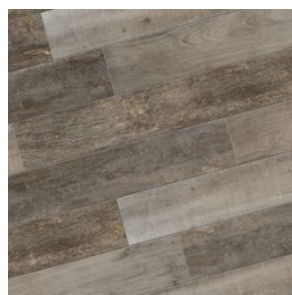

## WOOD FINISH

THE WARMTH OF NATURAL WOOD WITH THE ELEGANCE OF A GLOSSY FINISH

### 🔥 AVAILABLE COLORS

**v4** DAYLIGHT  
NN 01 ST

**v4** EMBER  
NN 02 ST

**v3** HONEY  
NN 03 ST