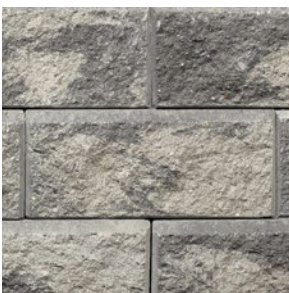

- Simple, functional dry stack stone with classic lines to address any grade changes.
- Multiple sizes can be used individually or together creating a beautiful patterned walls.
- The raised lip and notch lock each block in place for simple, functional and dependable construction.
- Corners & Caps to provide beautiful finishing touches.

📦 SHAPES & SIZES

AB CLASSIC 6° SETBACK

8 x 18 x 12

AB CORNER

8 x 16 x 8

AB CAP

4 x 17 1/2 x 12

AB STONE 12° SETBACK

8 x 18 x 12

🔥 AVAILABLE COLORS

SABLE BLEND

SHEFFIELD

BELGARD[®] | PAVES
THE WAY

For more info, visit Belgard.com

ANCHOR
975 Burnt Tavern Road
Brick, NJ 08724
Ph: 1-800-682-5625

© 2023 Oldcastle[®] APG, Inc., A CRH Company. All Rights Reserved.
Revised: 04/05/23 BEL22-412_Anchor