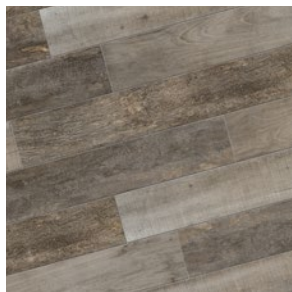

NOON

WOOD FINISH

THE WARMTH OF NATURAL WOOD WITH
THE ELEGANCE OF A GLOSSY FINISH

BELGARD
PAVES THE WAY[®]

NOON

WOOD FINISH

THE WARMTH OF NATURAL WOOD WITH THE ELEGANCE OF A GLOSSY FINISH

FEATURES & BENEFITS

- Incredibly high breakage loads, up to 3,000 pounds
- High density and ultra-low absorption rate creates a tight surface texture and fends off surface mold, moss, dirt and other types of stains
- Modular for faster installation,
- Unaffected by alkalis, acids, chemical agents, salt and other de-icing materials.
- Can be cleaned with normal household cleaners and even pressure washed with a low pressure washing device.*
- Structured top textures create non-slip surfaces.
- Freeze thaw resistant—100% frost-free and properties remain unaltered at temperatures ranging from -51.1° to + 60° C (-60°F to +140°F).

AVAILABLE COLORS

v4 DAYLIGHT
NN 01 ST

v4 EMBER
NN 02 ST

v3 HONEY
NN 03 ST

SHAPES & SIZES

8 X 48

12 X 48

UNICO