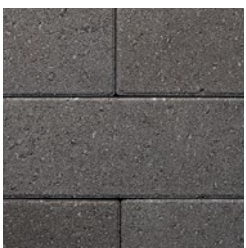

DIMENSIONS™

3-PIECE SYSTEM

CRISP, CLEAN LINES AND A SMOOTH, LINEAR SURFACE TO CREATE STUNNING CONTEMPORARY DESIGNS WITH MAXIMUM EFFICIENCY

DIMENSIONS™

3-PIECE SYSTEM

CRISP, CLEAN LINES AND A SMOOTH, LINEAR SURFACE TO CREATE STUNNING CONTEMPORARY DESIGNS WITH MAXIMUM EFFICIENCY

🔗 FEATURES & BENEFITS

- Smooth face with clean, crisp lines
- Maximized pallet layout for jobsite efficiencies
- Reduced cuts, installation time and waste
- Increased options for creative patterns
- Simplified quoting and design of projects
- Uniform dimensions compatible with other Dimensions paver sizes
- Sizing compatible with Origins™ stone-textured paver line

💧 AVAILABLE COLORS

GRAPHITE

SCANDINA GRAY

VICTORIAN

SEPIA

MOUNTAIN ASH

TOFINO GRAY

DURAFUSION™
Unmatched Durability