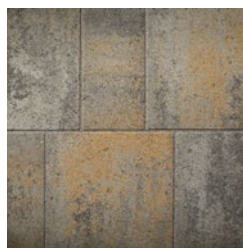

🔗 FEATURES & BENEFITS

- Smooth face with clean, crisp lines
- Maximized pallet layout for jobsite efficiencies
- Reduced cuts, installation time and waste
- Increased options for creative patterns
- Simplified quoting and design of projects
- Uniform dimensions compatible with other Dimensions paver sizes
- Sizing compatible with Origins™ stone-textured paver line

💧 AVAILABLE COLORS

GRAPHITE

SCANDINA GRAY

VICTORIAN

SEPIA

MOUNTAIN ASH

TOFINO GRAY

DURAFUSION™
Unmatched Durability