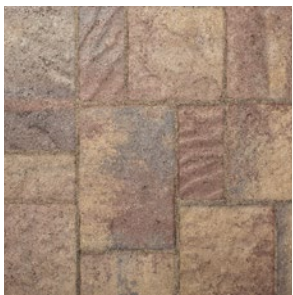

URBANA[®] STONE

PAVER

CHISELED TEXTURES AND CONTOURS RECALL THE LOOK
AND FEEL OF VINTAGE CUT STONE

URBANA[®] STONE

PAVER

CHISELED TEXTURES AND
CONTOURS RECALL THE LOOK
AND FEEL OF VINTAGE CUT STONE

🕒 FEATURES & BENEFITS

- Clean cut stone texture with a natural appearance
- Three piece modular system for maximum versatility
- Optional large square for an accent feature
- Can be installed as a permeable paving system for residential and non-vehicular applications with proper open-graded aggregate bedding, base and joint material

🔥 AVAILABLE COLORS

AUTUMN

RIO

TOSCANA

VICTORIAN

🧱 SHAPES & SIZES

3-PIECE | 60MM

4 x 8 x 2³/₈