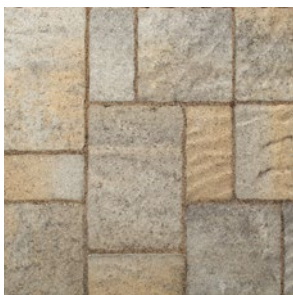

URBANA[®] STONE

PAVER

CHISELED TEXTURES AND CONTOURS RECALL THE LOOK
AND FEEL OF VINTAGE CUT STONE

URBANA[®] STONE

PAVER

CHISELED TEXTURES AND
CONTOURS RECALL THE LOOK
AND FEEL OF VINTAGE CUT STONE

🕒 FEATURES & BENEFITS

- Clean cut stone texture with a natural appearance
- Three piece modular system for maximum versatility
- Optional large square for an accent feature
- Can be installed as a permeable paving system for residential and non-vehicular applications with proper open-graded aggregate bedding, base and joint material

🔥 AVAILABLE COLORS

AUTUMN

RIO

TOSCANA

VICTORIAN

🧱 SHAPES & SIZES

3-PIECE | 60MM

4 x 8 x 2³/₈