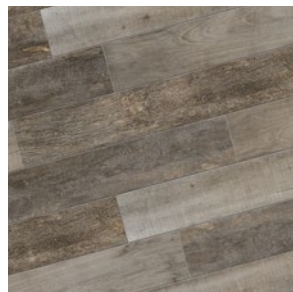

v4 EMBER
NN 02 ST