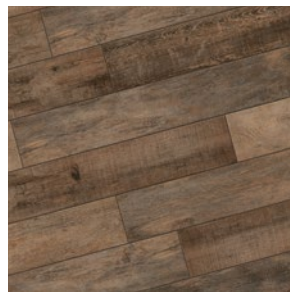

v3 HONEY
NN 03 ST

📦 SHAPES & SIZES

12 X 48

11.73 x 47.17 x ¾"
300 x 1200 x 20mm

UNICO

33 x 23.5 x ¾"
330 x 598 x 20mm