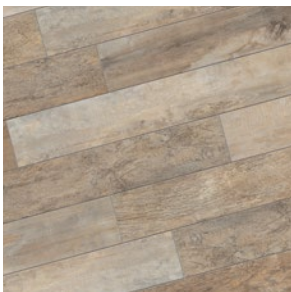

v4 DAYLIGHT
NN 01 ST