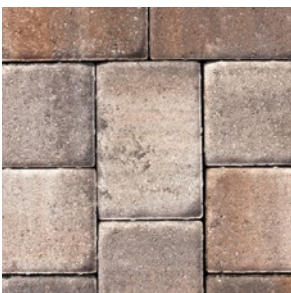

# CAMBRIDGE COBBLE<sup>®</sup>

PAVER

PILLOW-TOP PAVER WITH A WIDE RANGE OF COLOR BLENDS

## PAVER

PILLOW-TOP PAVER WITH A WIDE RANGE OF COLOR BLENDS

### 🔥 AVAILABLE COLORS

ASPEN\* †

AVONDALE\* †

GRAPHITE†

NAPOLI\*

\*Available in 3-piece. †Available in 6 x 9.