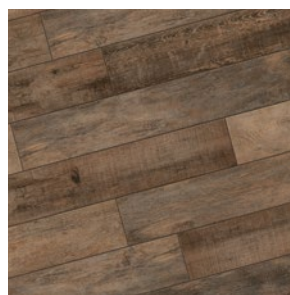

🔥 AVAILABLE COLORS

v4 DAYLIGHT
NN 01 ST

v4 EMBER
NN 02 ST

v3 HONEY
NN 03 ST

📦 SHAPES & SIZES

12 X 48

11.73 x 47.17 x 3/4

UNICO