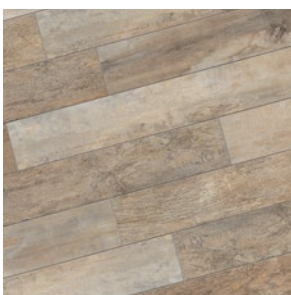

🔥 AVAILABLE COLORS

v4 DAYLIGHT
NN 01 ST