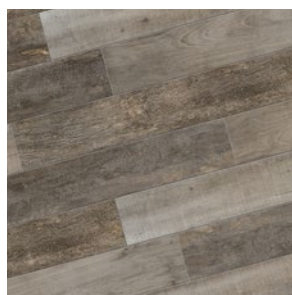

v4 EMBER
NN 02 ST