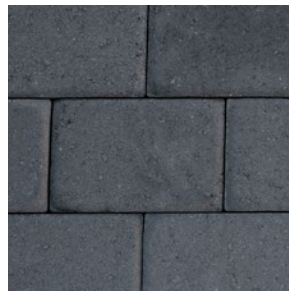

## ACCENT

NATURAL STONE TEXTURE  
FOR CREATING EYE-CATCHING  
BORDERS AND INLAID DESIGNS

### 🔹 AVAILABLE COLORS

ASPEN

AVONDALE

GRAPHITE