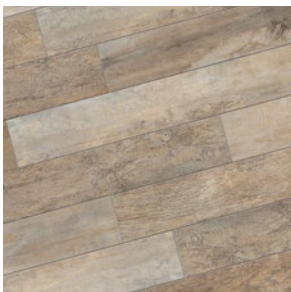

🔥 AVAILABLE COLORS

v4 DAYLIGHT
NN 01 ST