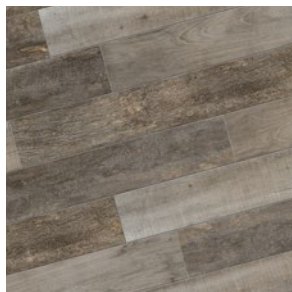

v4 EMBER
NN 02 ST