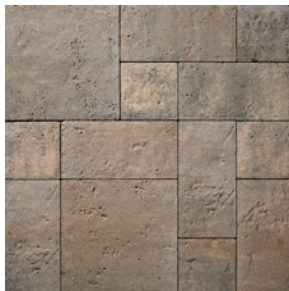

### FEATURES & BENEFITS

- 30mm thickness
- Ideal for overlays including driveways, walkways and pools
- Unique variegated color blends
- Upscale look
- Slip-resistant
- Interlocking design
- Multi-piece system
- Multiple laying options

#### COPING

6 x 12 x 1<sup>3</sup>/<sub>16</sub>  
non-stock

### AVAILABLE COLORS

BLANCO

IVORY

SILVERADO