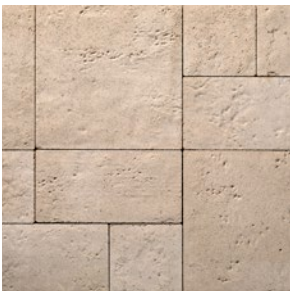

### FEATURES & BENEFITS

- 30mm thickness
- Ideal for overlays including driveways, walkways and pools
- Unique variegated color blends
- Upscale look
- Slip-resistant
- Interlocking design
- Multi-piece system
- Multiple laying options

### AVAILABLE COLORS

BLANCO

IVORY

SILVERADO