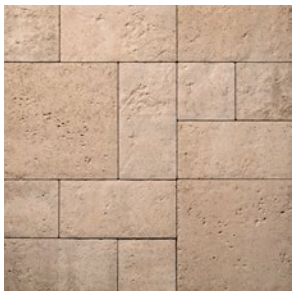

### FEATURES & BENEFITS

- 30mm thickness
- Ideal for overlays including driveways, walkways and pools
- Unique variegated color blends
- Upscale look
- Slip-resistant
- Interlocking design
- Multi-piece system
- Multiple laying options

### AVAILABLE COLORS

BLANCO

IVORY

SILVERADO