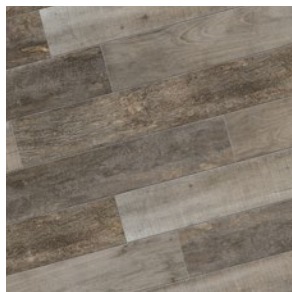

## WOOD FINISH

THE WARMTH OF NATURAL WOOD WITH THE ELEGANCE OF A GLOSSY FINISH

### AVAILABLE COLORS

**v4** DAYLIGHT  
NN 01 ST

**v4** EMBER  
NN 02 ST

**v3** HONEY  
NN 03 ST