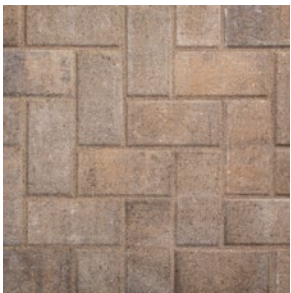

# HOLLAND STONE

### 🔥 AVAILABLE COLORS

 ASHBURY HAZE

 BOURBON

 COTSWOLD MIST

 GASCONY TAN

 MIDNIGHT

### 📦 SHAPES & SIZES

4 X 8 | 60MM

4 x 8 x 2 3/8"

**BELGARD**® | PAVES  
THE WAY

For more info, visit [Belgard.com](http://Belgard.com)