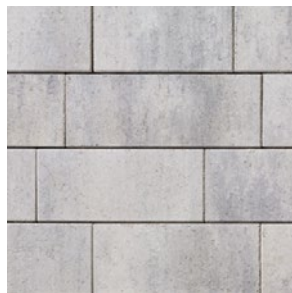

MELVILLE™ PLANK

PAVER

CONTEMPORARY PLANK SHAPES, SMOOTH TEXTURE AND CRISP EDGES
FOR AN ARRAY OF LINEAR DESIGN OPTIONS

MELVILLE™ PLANK

PAVER

CONTEMPORARY PLANK SHAPES, SMOOTH TEXTURE AND CRISP EDGES FOR AN ARRAY OF LINEAR DESIGN OPTIONS

🔗 FEATURES & BENEFITS

- Suitable for pedestrian a variety of applications
- Can be utilized to construct an ADA-compliant pavement
- Tight-fitted joints for a clean look and minimal maintenance

📦 SHAPES & SIZES

3-PIECE SLIM

-  5 x 11³/₁₆ x 2³/₁₆
-  5 x 15³/₁₆ x 2³/₁₆
-  5 x 19¹/₁₆ x 2³/₁₆

3-PIECE LARGE

-  7¹/₂ x 11³/₁₆ x 2³/₁₆
-  7¹/₂ x 15³/₁₆ x 2³/₁₆
-  7¹/₂ x 19¹/₁₆ x 2³/₁₆

🔗 AVAILABLE COLORS

 COTSWOLD MIST

 SCANDINA GRAY