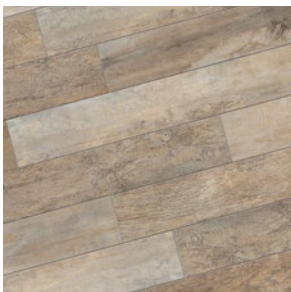

NOON

WOOD FINISH

THE WARMTH OF NATURAL WOOD WITH
THE ELEGANCE OF A GLOSSY FINISH

NOON

WOOD FINISH

THE WARMTH OF NATURAL WOOD WITH THE ELEGANCE OF A GLOSSY FINISH

FEATURES & BENEFITS

- Incredibly high breakage loads, up to 3,000 pounds
- High density and ultra-low absorption rate creates a tight surface texture and fends off surface mold, moss, dirt and other types of stains
- Modular for faster installation,
- Unaffected by alkalis, acids, chemical agents, salt and other de-icing materials.
- Can be cleaned with normal household cleaners and even pressure washed with a low pressure washing device.*
- Structured top textures create non-slip surfaces.
- Freeze thaw resistant—100% frost-free and properties remain unaltered at temperatures ranging from -51.1° to + 60° C (-60°F to +140°F).

AVAILABLE COLORS

v4 DAYLIGHT
NN 01 ST

v4 EMBER
NN 02 ST

v3 HONEY
NN 03 ST

SHAPES & SIZES

8 X 48

12 X 48

UNICO