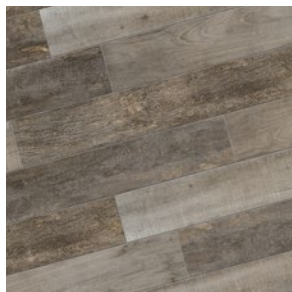

NOON

WOOD FINISH

THE WARMTH OF NATURAL WOOD WITH
THE ELEGANCE OF A GLOSSY FINISH

NOON

WOOD FINISH

THE WARMTH OF NATURAL WOOD WITH THE ELEGANCE OF A GLOSSY FINISH

FEATURES & BENEFITS

- Incredibly high breakage loads, up to 3,000 pounds
- High density and ultra-low absorption rate creates a tight surface texture and fends off surface mold, moss, dirt and other types of stains
- Modular for faster installation,
- Unaffected by alkalis, acids, chemical agents, salt and other de-icing materials.
- Can be cleaned with normal household cleaners and even pressure washed with a low pressure washing device.*
- Structured top textures create non-slip surfaces.
- Freeze thaw resistant—100% frost-free and properties remain unaltered at temperatures ranging from -51.1° to + 60° C (-60°F to +140°F).

AVAILABLE COLORS

v4 DAYLIGHT
NN 01 ST

v4 EMBER
NN 02 ST

v3 HONEY
NN 03 ST

SHAPES & SIZES

8 X 48

12 X 48

UNICO