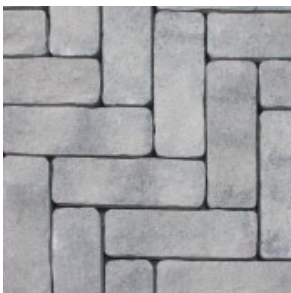

🔥 AVAILABLE COLORS

T² CARMINE

T² MIDNIGHT

T² ROSEWOOD

T² SCANDINA GRAY

T² multiplies the enhancement of TextureGuard™ with the protection of TrueColor™ to offer the highest quality concrete paver available today.