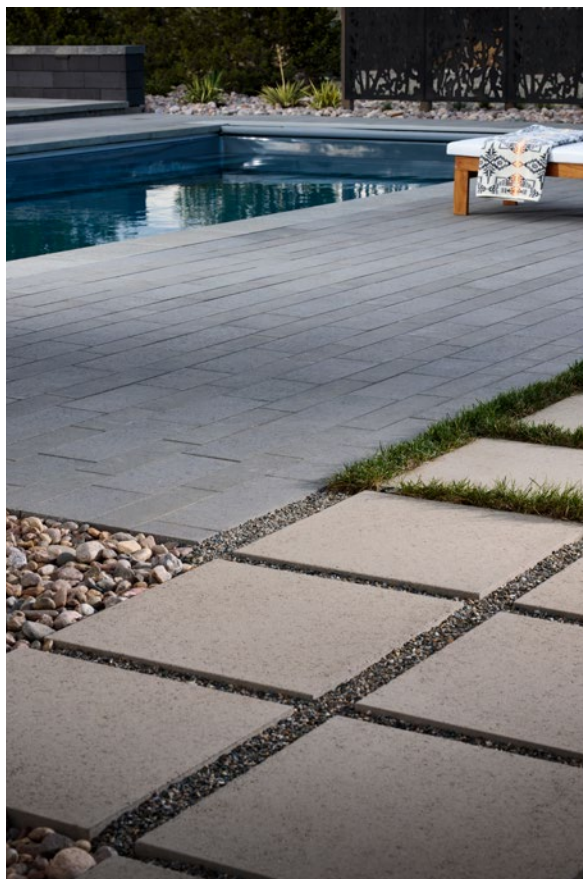

✔ FEATURES & BENEFITS

- Rounded, smooth, polished finish
- Full bullnose
- Created specifically for rectangular pools
- Large-scale coping

📦 SHAPES & SIZES

60MM

80MM

Check with your local Belgard Representative for product availability and color options.

BELGARD® | PAVES THE WAY

For more info, visit Belgard.com

Oldcastle APG - A CRH Company
400 Perimeter Center Terrace, Ste. 1000
Atlanta, GA 30346
Ph: (678) 461-2838

© 2022 Oldcastle® APG, Inc., A CRH Company. All Rights Reserved.
Revised: 07/21/23 BEL22-412