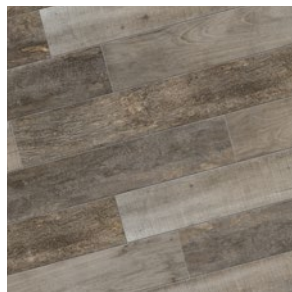

NOON

WOOD FINISH

THE WARMTH OF NATURAL WOOD WITH
THE ELEGANCE OF A GLOSSY FINISH

BELGARD
PAVES THE WAY™

NOON

WOOD FINISH

THE WARMTH OF NATURAL WOOD WITH THE ELEGANCE OF A GLOSSY FINISH

FEATURES & BENEFITS

- Incredibly high breakage loads, up to 3,000 pounds
- High density and ultra-low absorption rate creates a tight surface texture and fends off surface mold, moss, dirt and other types of stains
- Modular for faster installation,
- Unaffected by alkalis, acids, chemical agents, salt and other de-icing materials.
- Can be cleaned with normal household cleaners and even pressure washed with a low pressure washing device.*
- Structured top textures create non-slip surfaces.
- Freeze thaw resistant—100% frost-free and properties remain unaltered at temperatures ranging from -51.1° to + 60° C (-60°F to +140°F).

AVAILABLE COLORS

v4 DAYLIGHT
NN 01 ST

v4 EMBER
NN 02 ST

v3 HONEY
NN 03 ST

SHAPES & SIZES

8 X 48

12 X 48

UNICO