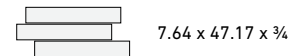

AVAILABLE COLORS

v4 DAYLIGHT
NN 01 ST

v4 EMBER
NN 02 ST

v3 HONEY
NN 03 ST

SHAPES & SIZES

8 X 48

12 X 48

UNICO