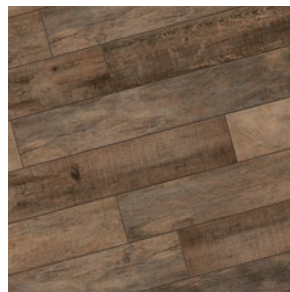

AVAILABLE COLORS

v4 DAYLIGHT
NN 01 ST

v4 EMBER
NN 02 ST

v3 HONEY
NN 03 ST

SHAPES & SIZES

8 X 48

12 X 48

UNICO