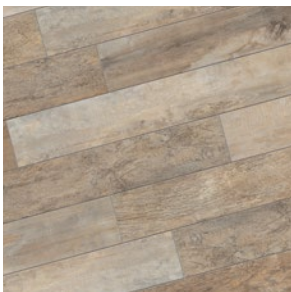

NOON

WOOD FINISH

THE WARMTH OF NATURAL WOOD WITH
THE ELEGANCE OF A GLOSSY FINISH

BELGARD
PAVES THE WAY™

NOON

WOOD FINISH

THE WARMTH OF NATURAL WOOD WITH THE ELEGANCE OF A GLOSSY FINISH

FEATURES & BENEFITS

- Incredibly high breakage loads, up to 3,000 pounds
- High density and ultra-low absorption rate creates a tight surface texture and fends off surface mold, moss, dirt and other types of stains
- Modular for faster installation,
- Unaffected by alkalis, acids, chemical agents, salt and other de-icing materials.
- Can be cleaned with normal household cleaners and even pressure washed with a low pressure washing device.*
- Structured top textures create non-slip surfaces.
- Freeze thaw resistant—100% frost-free and properties remain unaltered at temperatures ranging from -51.1° to + 60° C (-60°F to +140°F).

AVAILABLE COLORS

v4 DAYLIGHT
NN 01 ST

v4 EMBER
NN 02 ST

v3 HONEY
NN 03 ST

SHAPES & SIZES

8 X 48

12 X 48

UNICO