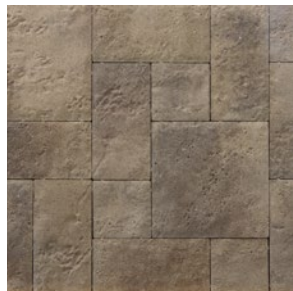

## TILE

CREATED TO MIMIC THE NATURAL TEXTURES OF TRAVERTINE

### FEATURES & BENEFITS

- 30mm thickness
- Ideal for overlays including driveways, walkways and pools
- Unique variegated color blends
- Upscale look
- Slip-resistant
- Interlocking design
- Multi-piece system
- Multiple laying options

### AVAILABLE COLORS

ECHO CANYON

MACCHIATO

SILVERADO