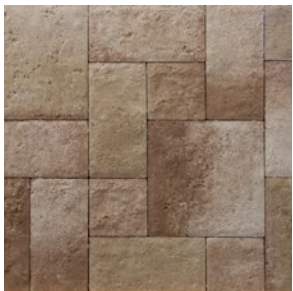

# TRAVERTINO

TILE

CREATED TO MIMIC THE NATURAL TEXTURES OF TRAVERTINE

## TILE

CREATED TO MIMIC THE NATURAL TEXTURES OF TRAVERTINE

### FEATURES & BENEFITS

- 30mm thickness
- Ideal for overlays including driveways, walkways and pools
- Unique variegated color blends
- Upscale look
- Slip-resistant
- Interlocking design
- Multi-piece system
- Multiple laying options

### AVAILABLE COLORS

ECHO CANYON

MACCHIATO

SILVERADO