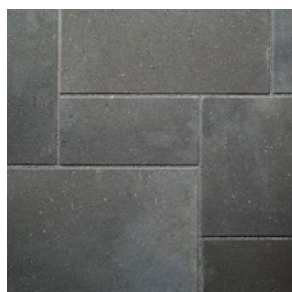

### AVAILABLE COLOURS

SCANDINA GREY

SEPIA

SHADED GREY

TOFINO GREY

MIDNIGHT

Swatches represent product colour only, not surface texture, dimension and/or shape.