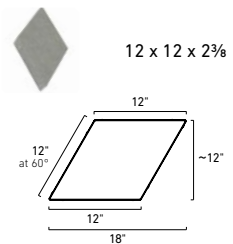

FEATURES & BENEFITS

- Smooth face
- Contemporary aesthetic
- All shapes sized to work together. Also compatible with Origins™ and Dimensions™ paver lines.
- Reduced cuts, installation time and waste
- Increased options for creative patterns

SHAPES & SIZES

6" HEXAGON

12" DIAMOND

3 X 12" PARALLELOGRAM

6 X 18" PARALLELOGRAM

AVAILABLE COLORS

ARCTIC WHITE

BLACK DIAMOND