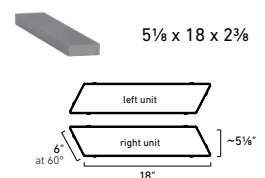

SHAPES & SIZES

6" HEXAGON

12" DIAMOND

3 X 12" PARALLELOGRAM

6 X 18" PARALLELOGRAM

AVAILABLE COLORS

ARCTIC WHITE

BLACK DIAMOND