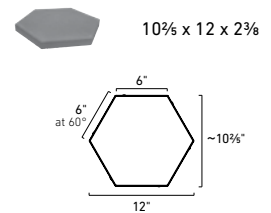

GEOMETRIC SHAPES

PAVER

USE ULTRAMODERN OR ART DECO PAVER DESIGNS TO ADD VISUAL INTEREST TO BORDERS, INLAYS AND PATIOS

GEOMETRIC SHAPES

PAVER

USE ULTRAMODERN OR ART DECO PAVER DESIGNS TO ADD VISUAL INTEREST TO BORDERS, INLAYS AND PATIOS

SHAPES & SIZES

6" HEXAGON

12" DIAMOND

3 X 12" PARALLELOGRAM

6 X 18" PARALLELOGRAM

AVAILABLE COLORS

ARCTIC WHITE

BLACK DIAMOND