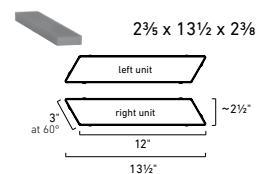

SHAPES & SIZES

6" HEXAGON

12" DIAMOND

3 X 12" PARALLELOGRAM

6 X 18" PARALLELOGRAM

AVAILABLE COLORS

ARCTIC WHITE

BLACK DIAMOND