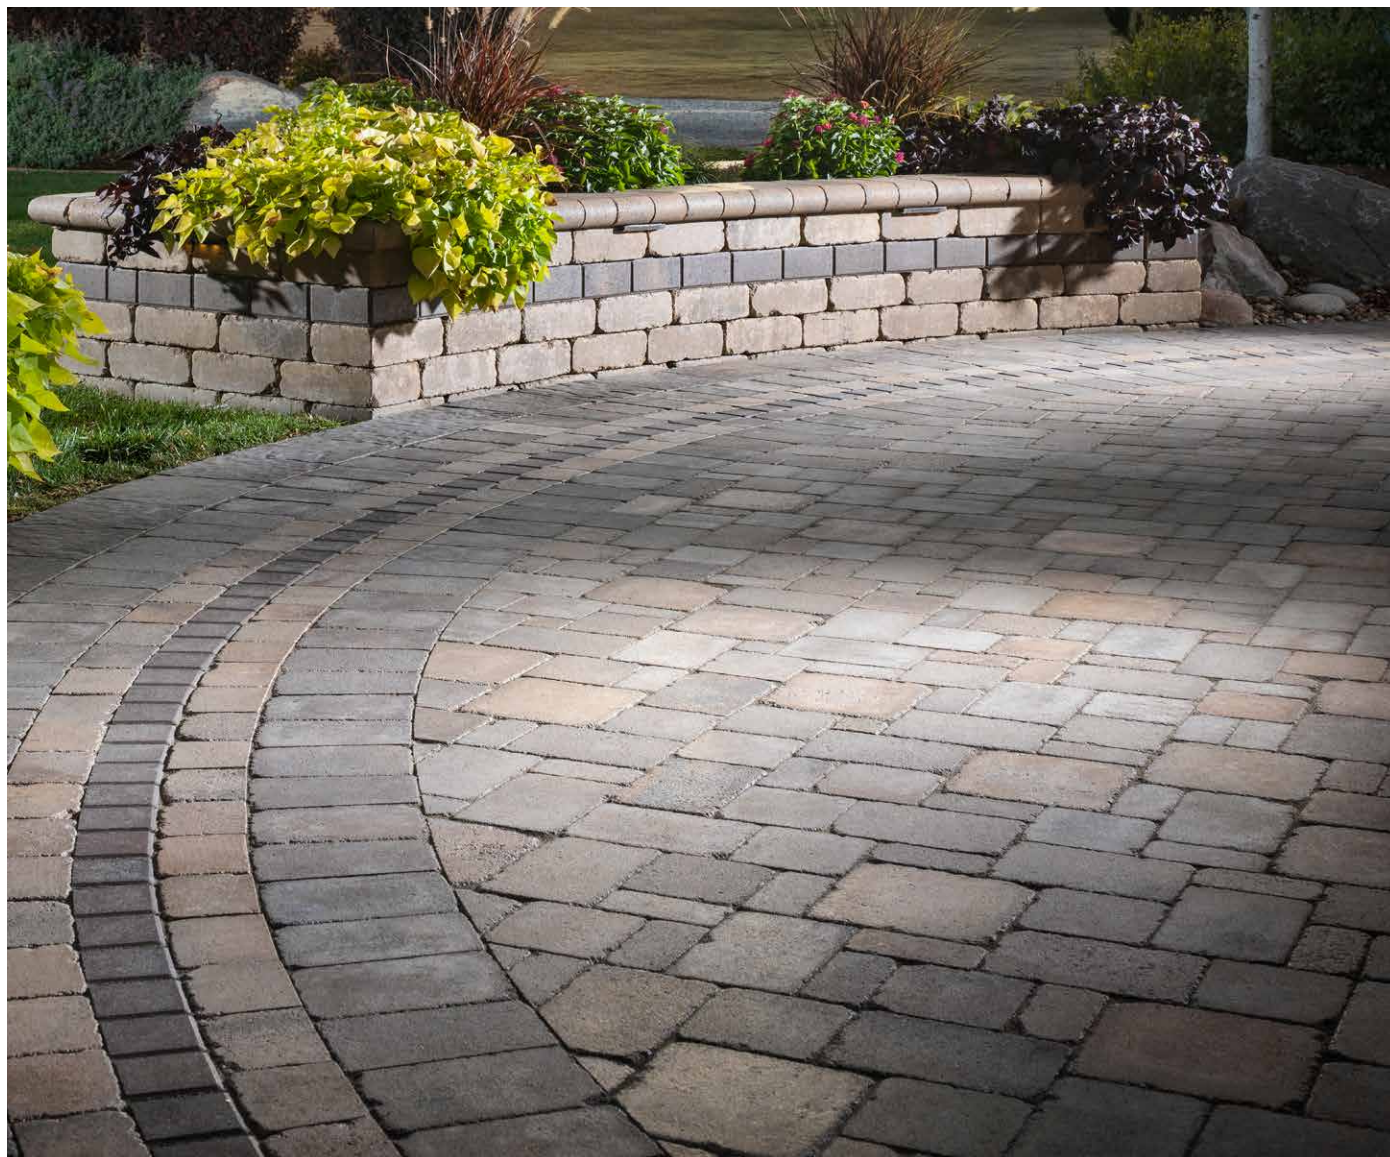

HERITAGE COLLECTION

DUBLIN COBBLE[®]

3-PIECE PAVER & CIRCLE | 60MM

The gently distressed surfaces and antiqued edges create a casually elegant time-worn look.

FOSSIL BEIGE
Only available in 3-piece

HARVEST BLEND
Only available in 3-piece & Circle

FEATURES & BENEFITS

- Gently distressed surfaces and antiqued edges
- Exceptional stability and durability
- Wide range of natural color blends
- Available in a variety of shapes and sizes including a circle kit
- 6 x 9 can be used alone in a traditional pattern or for accent borders or banding