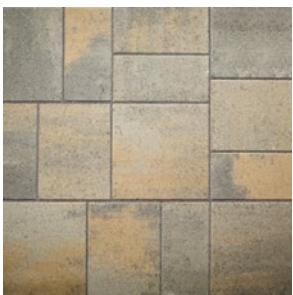

CATALINA GRANA[®]

PAVER

CRISP, CLEAN LINES AND A SMOOTH, LINEAR SURFACE
CREATE A CONTEMPORARY FEEL

BELGARD
PAVES THE WAY[™]

CATALINA GRANA[®]

PAVER

CRISP, CLEAN LINES AND A SMOOTH, LINEAR SURFACE CREATE A CONTEMPORARY FEEL

🔥 AVAILABLE COLORS

SANTA MONICA

BELLA

RIO

VICTORIAN

📦 SHAPES & SIZES

3-PIECE MODULAR

6 x 12 x 2 $\frac{3}{8}$

9 x 12 x 2 $\frac{3}{8}$

12 x 12 x 2 $\frac{3}{8}$

BELGARD[®] | PAVES THE WAY

For more info, visit Belgard.com

CPM
4110 192nd St. East
Tacoma, WA 98446
Ph: 844-371-5138

© 2022 Oldcastle[®] APG, Inc., A CRH Company. All Rights Reserved.
Revised: 12/07/22 BEL22-412_CPM