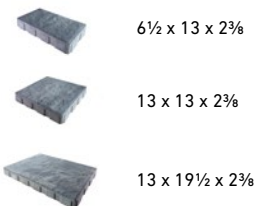

Check with your local Belgard Representative for product availability and color options.

BELGARD® | PAVES
THE WAY™

For more info, visit Belgard.com

Oldcastle APG - A CRH Company
400 Perimeter Center Terrace, Ste. 1000
Atlanta, GA 30346
Ph: (678) 461-2838

© 2023 Oldcastle® APG, Inc., A CRH Company. All Rights Reserved.
Revised: 09/11/23 BEL22-412