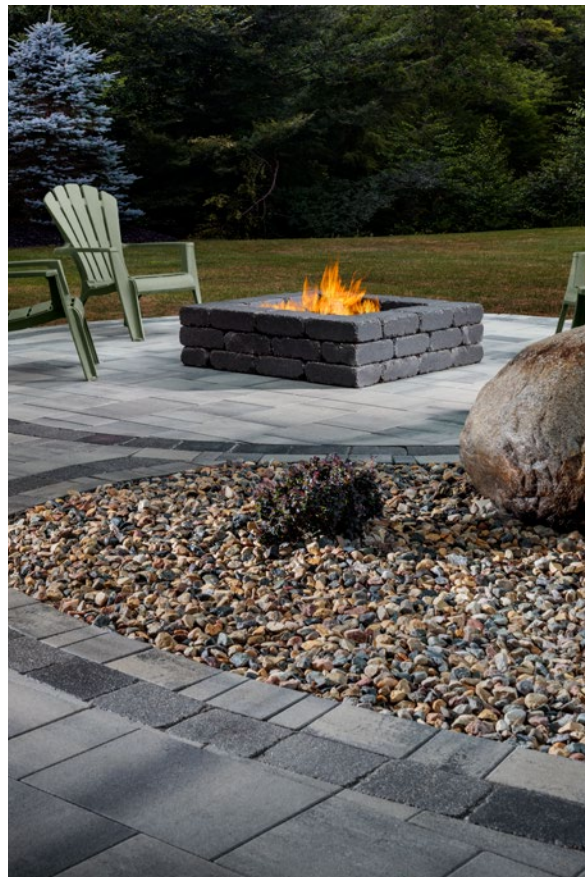

DIMENSIONS™

3-PIECE SYSTEM

BELGARD
PAVES THE WAY™

CRISP, CLEAN LINES AND A SMOOTH, LINEAR SURFACE TO CREATE STUNNING CONTEMPORARY DESIGNS WITH MAXIMUM EFFICIENCY

DIMENSIONS™

3-PIECE SYSTEM

CRISP, CLEAN LINES AND A SMOOTH, LINEAR SURFACE TO CREATE STUNNING CONTEMPORARY DESIGNS WITH MAXIMUM EFFICIENCY

✔ FEATURES & BENEFITS

- Smooth face with clean, crisp lines
- Maximized pallet layout for jobsite efficiencies
- Reduced cuts, installation time and waste
- Increased options for creative patterns
- Simplified quoting and design of projects
- Uniform dimensions compatible with other Dimensions paver sizes
- Sizing compatible with Origins™ stone-textured paver line