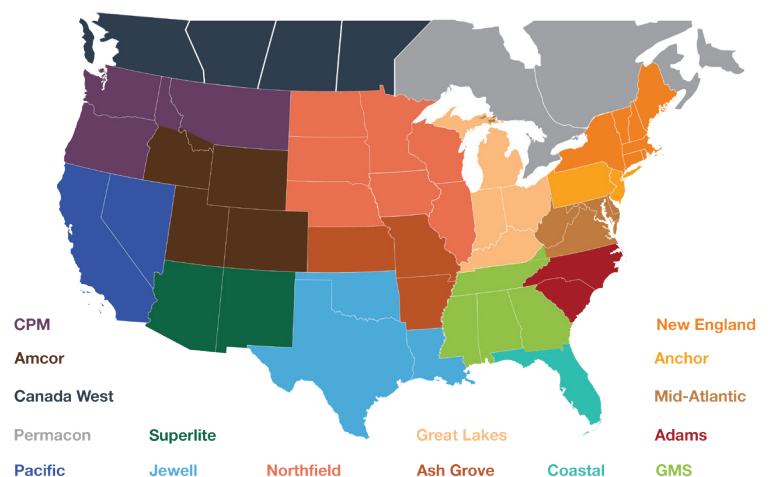

For more information, visit Belgard.com or call 1-877-Belgard (235-4273).

Oldcastle APG is part of CRH's Building Products Division.

ABOUT OLDCASTLE APG

Oldcastle APG®, a CRH Company, is an international provider of outdoor living and building materials, with industry-leading positions in hardscapes, concrete masonry, fencing and railing, bagged dry mixes, lawn and garden, pool finishes and composite decking. Oldcastle APG's signature brand portfolio includes Amerimix®, Barrette Outdoor Living®, Belgard®, Echelon®, MoistureShield®, Pebble Technology International® and Sakrete®.

For more information visit oldcastleapg.com

AT A GLANCE

Founded: 1995

Headquarters: Atlanta, GA

Parent Company: Oldcastle APG, a CRH Company

Website: www.belgard.com

OLDCASTLE LEADERSHIP

Tim Ortman, President

Jenny Nail, Chief Revenue Officer

Jason Dean, SVP of Pro Sales

Steve Jones, VP of Residential Hardscapes

Joseph Raboine, VP of Design

Julie Scott, Director of Marketing - Outdoor Living

Courtney DiSalvo, Senior Brand Manager - Belgard

Rachel Fousch, Marketing Manager

MEDIA CONTACT

TKBelgard@trevelinokeller.com

BELGARD REGIONAL MAP

Spaces Made Simple

BELGARD ROOMS

Belgard Rooms offers pre-designed plans for outdoor spaces for every shape, size and style. With more than a hundred rooms ready to be explored, Belgard Rooms is the perfect place to start planning your dream space and includes Augmented Reality capabilities to drop a Room directly in your outdoor space.

belgard.com/rooms