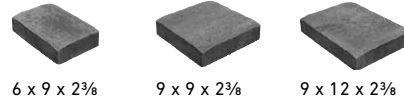

SLATE

TITANIUM

3-PIECE TILE | 30MM

6 x 9 x 1 3/16 9 x 9 x 1 3/16 9 x 12 x 1 3/16

3-PIECE | 60MM

6 x 9 x 2 3/8 9 x 9 x 2 3/8 9 x 12 x 2 3/8

3-PIECE | 80MM

6 x 9 x 3 1/8 9 x 9 x 3 1/8 9 x 12 x 3 1/8