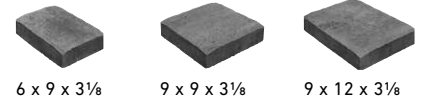

SLATE

TITANIUM

3-PIECE TILE | 30MM

6 x 9 x 1 3/16 9 x 9 x 1 3/16 9 x 12 x 1 3/16

3-PIECE | 60MM

6 x 9 x 2 3/8 9 x 9 x 2 3/8 9 x 12 x 2 3/8

3-PIECE | 80MM

6 x 9 x 3 1/8 9 x 9 x 3 1/8 9 x 12 x 3 1/8