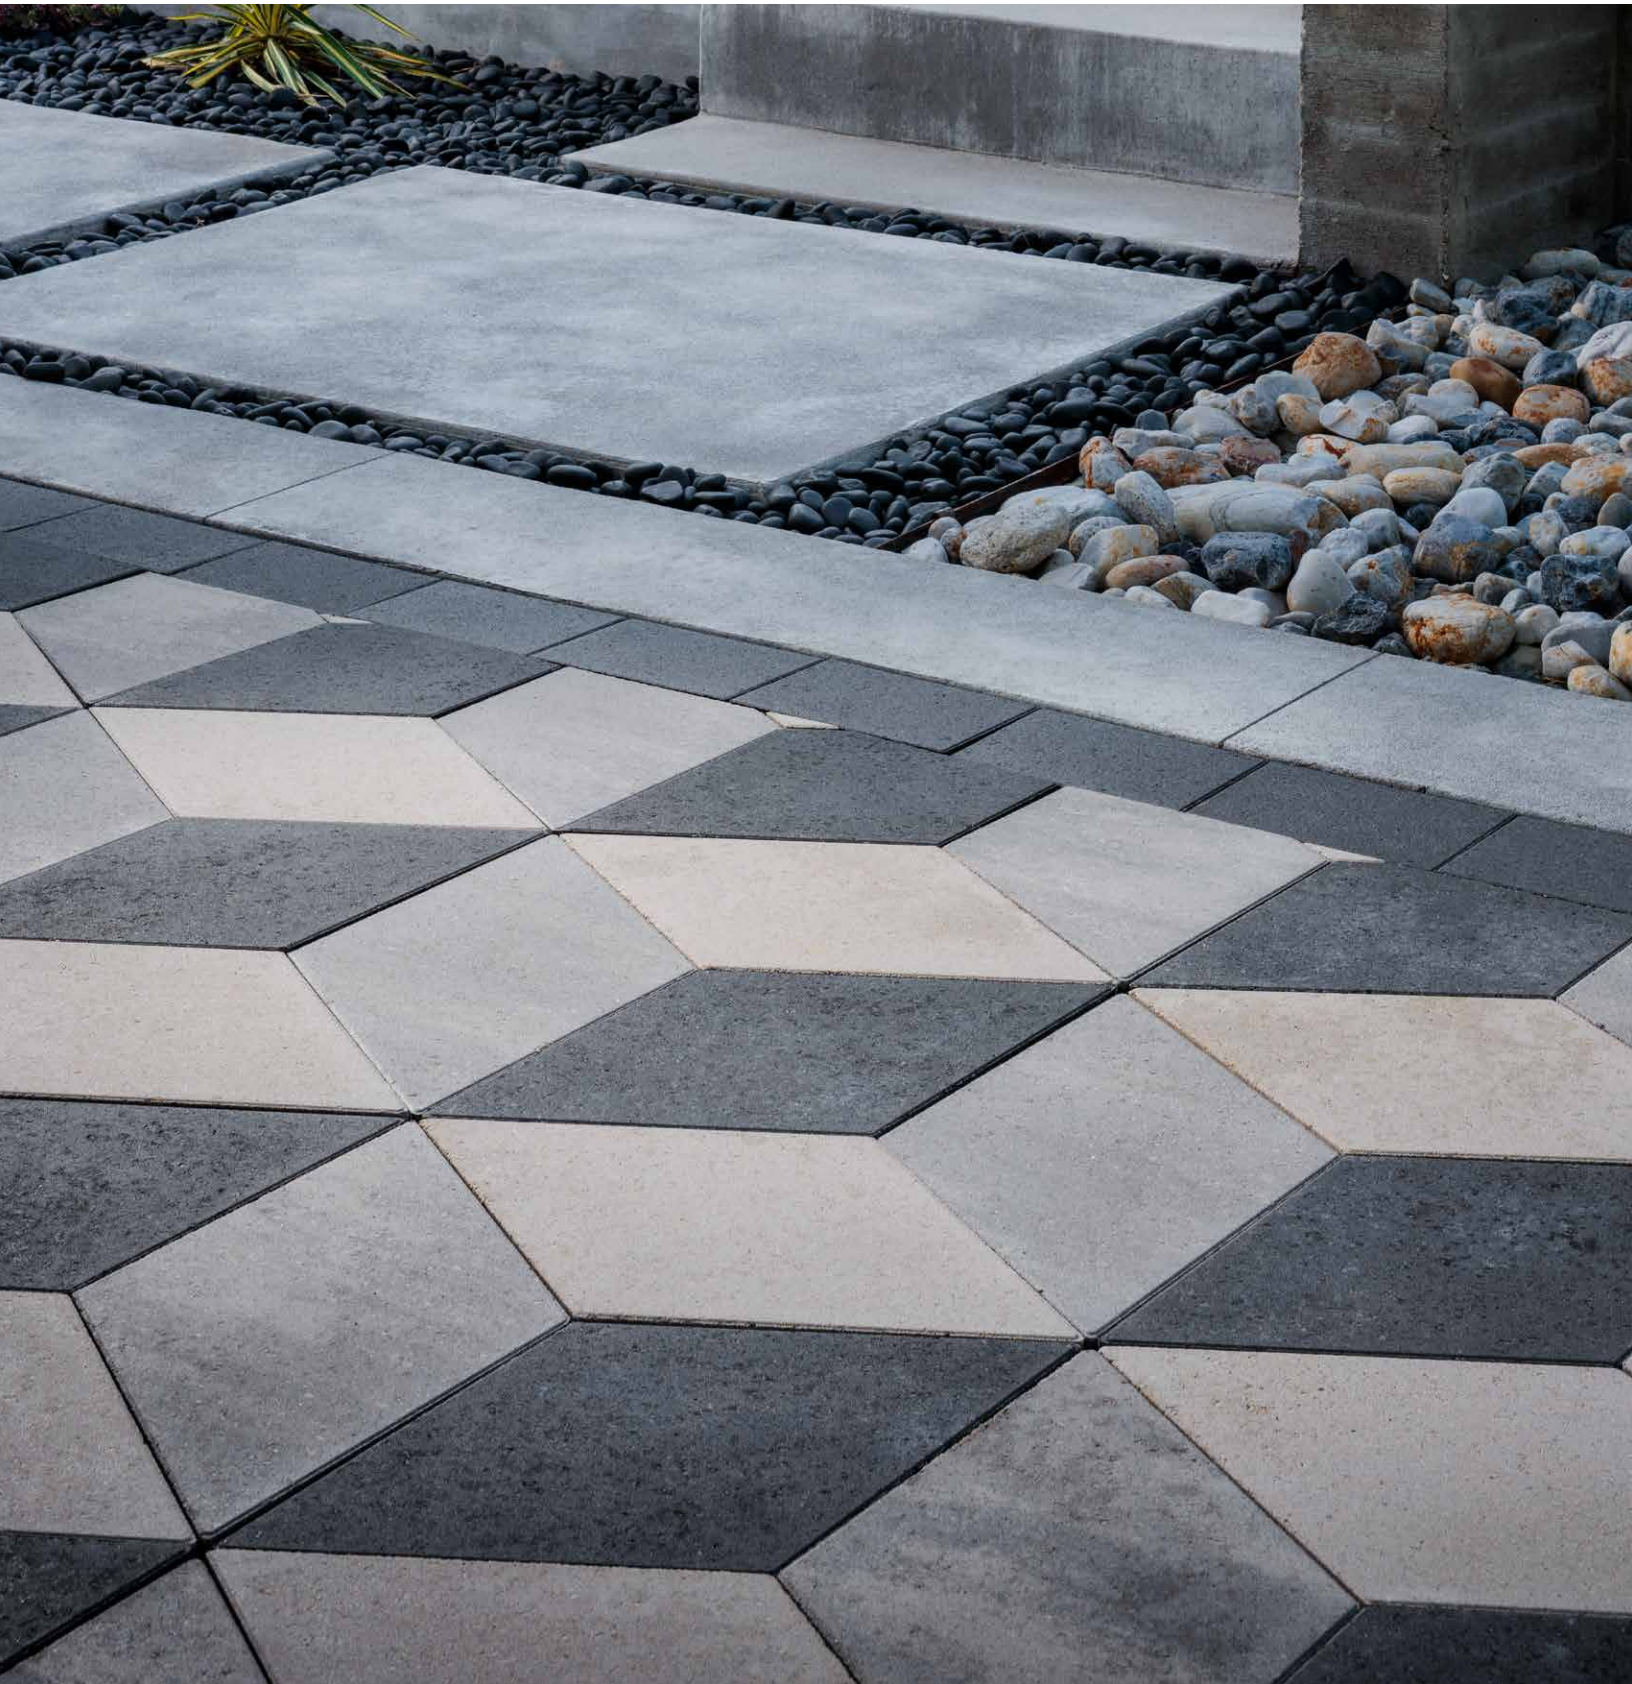

GEOMETRIC SHAPES

PAVER

USE ULTRAMODERN OR ART DECO PAVER DESIGNS TO ADD VISUAL INTEREST TO BORDERS, INLAYS AND PATIOS

GEOMETRIC SHAPES

PAVER

USE ULTRAMODERN OR ART DECO PAVER DESIGNS TO ADD VISUAL INTEREST TO BORDERS, INLAYS AND PATIOS

FEATURES & BENEFITS

- Smooth face
- Contemporary aesthetic
- All shapes sized to work together. Also compatible with Origins™ and Dimensions™ paver lines.
- Reduced cuts, installation time and waste
- Increased options for creative patterns

SHAPES & SIZES

6" HEXAGON

12" DIAMOND

3 X 12" PARALLELOGRAM

6 X 18" PARALLELOGRAM

AVAILABLE COLORS

MIDNIGHT

FOUNDRY

SCANDINA GRAY

Also available in Durafusion