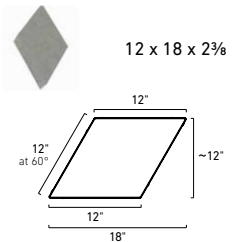

FEATURES & BENEFITS

- Smooth face
- Contemporary aesthetic
- All shapes sized to work together. Also compatible with Origins™ and Dimensions™ paver lines.
- Reduced cuts, installation time and waste
- Increased options for creative patterns

SHAPES & SIZES

6" HEXAGON

12" DIAMOND

3 X 12" PARALLELOGRAM

6 X 18" PARALLELOGRAM

AVAILABLE COLORS

MIDNIGHT

FOUNDRY