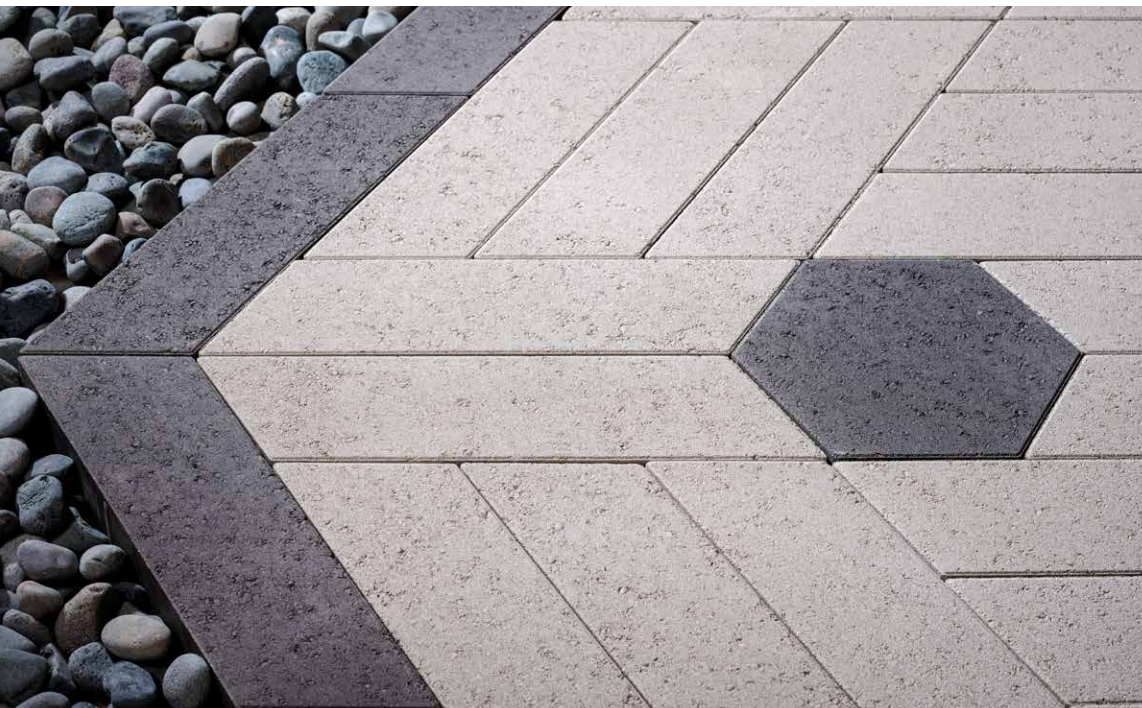

GEOMETRIC SHAPES

PAVER

USE ULTRAMODERN OR ART DECO PAVER DESIGNS TO ADD VISUAL INTEREST TO BORDERS, INLAYS AND PATIOS

GEOMETRIC SHAPES

PAVER

USE ULTRAMODERN OR ART DECO PAVER DESIGNS TO ADD VISUAL INTEREST TO BORDERS, INLAYS AND PATIOS

FEATURES & BENEFITS

- Smooth face
- Contemporary aesthetic
- All shapes sized to work together. Also compatible with Origins™ and Dimensions™ paver lines.
- Reduced cuts, installation time and waste
- Increased options for creative patterns

SHAPES & SIZES

6" HEXAGON

12" DIAMOND

3 X 12" PARALLELOGRAM

6 X 18" PARALLELOGRAM

AVAILABLE COLORS

MIDNIGHT

FOUNDRY

SCANDINA GRAY

Also available in Durafusion