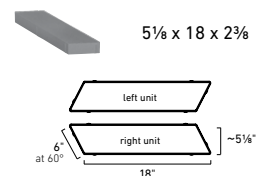

SHAPES & SIZES

6" HEXAGON

12" DIAMOND

3 X 12" PARALLELOGRAM

6 X 18" PARALLELOGRAM

AVAILABLE COLORS

MIDNIGHT

FOUNDRY