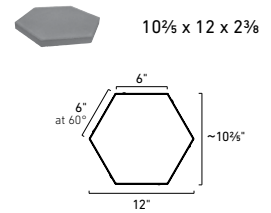

GEOMETRIC SHAPES

PAVER

USE ULTRAMODERN OR ART DECO PAVER DESIGNS TO ADD VISUAL INTEREST TO BORDERS, INLAYS AND PATIOS

GEOMETRIC SHAPES

PAVER

USE ULTRAMODERN OR ART DECO PAVER DESIGNS TO ADD VISUAL INTEREST TO BORDERS, INLAYS AND PATIOS

SHAPES & SIZES

6" HEXAGON

12" DIAMOND

3 X 12" PARALLELOGRAM

6 X 18" PARALLELOGRAM

AVAILABLE COLORS

MIDNIGHT

FOUNDRY