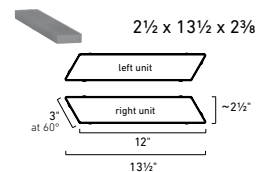

SHAPES & SIZES

6" HEXAGON

12" DIAMOND

3 X 12" PARALLELOGRAM

6 X 18" PARALLELOGRAM

AVAILABLE COLORS

MIDNIGHT

FOUNDRY