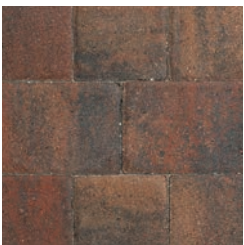

APPIAN- STONE®

OVERLAY/PAVER

CONTEMPORARY COLOR BLENDS
WITH CLASSIC STYLING FOR A
TIMELESS LOOK

✔ FEATURES & BENEFITS

- Gently rounded corners with domed "pillow-top" surface
- Clean lines and an architectural appearance
- Wide range of natural color blends
- An abundance of adaptable shapes
- Perfect for intricate circle patterns and serpentine walkways

🧱 SHAPES & SIZES

6 X 9 | 60MM

6 x 9 x 2³/₁₆

APPIAN TILE 2-PIECE COMBO 30MM*

6 x 6 x 1³/₁₆

6 x 9 x 1³/₁₆

APPIAN 2-PIECE COMBO 60MM

6 x 6 x 2³/₁₆

6 x 9 x 2³/₁₆

APPIAN 2-PIECE COMBO 80MM

6 x 6 x 3¹/₁₆

6 x 9 x 3¹/₁₆

🔹 AVAILABLE COLORS

ADOBE

BELGARD® | PAVES THE WAY

For more info, visit Belgard.com

COASTAL
4630 Woodland Corporate Blvd.
Tampa, FL 33614
Ph: 813-783-1970

© 2024 Oldcastle® APG, Inc. A CRH Company. All Rights Reserved.
Revised: 09/12/24 BEL24-412_Coastal