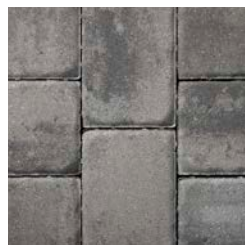

APPIAN- STONE®

OVERLAY/PAVER

CONTEMPORARY COLOR BLENDS
WITH CLASSIC STYLING FOR A
TIMELESS LOOK

✔ FEATURES & BENEFITS

- Gently rounded corners with domed "pillow-top" surface
- Clean lines and an architectural appearance
- Wide range of natural color blends
- An abundance of adaptable shapes
- Perfect for intricate circle patterns and serpentine walkways

🧱 SHAPES & SIZES

6 X 9 | 60MM

6 x 9 x 2³/₁₆

APPIAN TILE 2-PIECE COMBO 30MM*

6 x 6 x 1³/₁₆

6 x 9 x 1³/₁₆

APPIAN 2-PIECE COMBO 60MM

6 x 6 x 2³/₁₆

6 x 9 x 2³/₁₆

APPIAN 2-PIECE COMBO 80MM

6 x 6 x 3¹/₁₆

6 x 9 x 3¹/₁₆

🔹 AVAILABLE COLORS

SLATE

BELGARD® | PAVES THE WAY

For more info, visit Belgard.com

COASTAL
4630 Woodland Corporate Blvd.
Tampa, FL 33614
Ph: 813-783-1970

© 2024 Oldcastle® APG, Inc. A CRH Company. All Rights Reserved.
Revised: 09/12/24 BEL24-412_Coastal