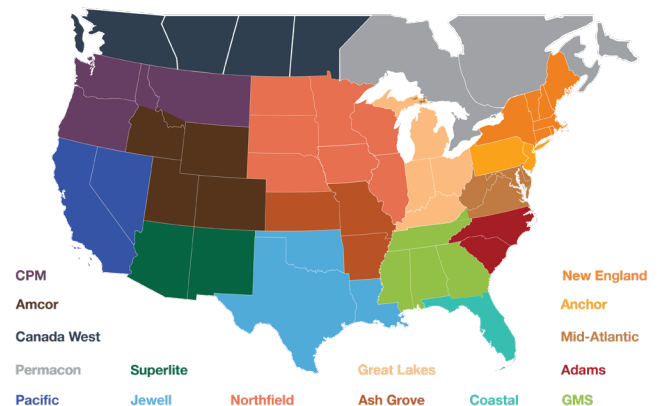

For more information, visit Belgard.com or call 1-877-Belgard (235-4273).

Oldcastle APG is part of CRH's Building Products Division.

ABOUT OLDCASTLE APG

Oldcastle APG®, a CRH Company, is an international provider of outdoor living and building materials, with industry-leading positions in hardscapes, concrete masonry, fencing and railing, bagged dry mixes, lawn and garden, pool finishes and composite decking. Oldcastle APG's signature brand portfolio includes Amerimix®, Barrette Outdoor Living®, Belgard®, Echelon®, MoistureShield®, Pebble Technology International® and Sakrete®.

For more information visit oldcastleapg.com

AT A GLANCE

Founded: 1995

Headquarters: Atlanta, GA

Parent Company: Oldcastle APG, a CRH Company

Website: www.belgard.com

OLDCASTLE LEADERSHIP

Tim Ortman, President

Jenny Nail, Chief Revenue Officer

Jason Dean, SVP of Pro Sales

Laura Schneider, SVP of Marketing

Joseph Raboine, VP of Design

Julie Scott, Director of Marketing - Outdoor Living

Courtney DiSalvo, Senior Brand Manager - Belgard

Aleah Kadry, Marketing Manager - Belgard

MEDIA CONTACT

TKBelgard@trevelinokeller.com

BELGARD REGIONAL MAP

Spaces Made Simple

BELGARD ROOMS

Belgard Rooms offers pre-designed plans for outdoor spaces for every shape, size and style. With more than a hundred rooms ready to be explored, Belgard Rooms is the perfect place to start planning your dream space and includes Augmented Reality capabilities to drop a Room directly in your outdoor space.

belgard.com/rooms