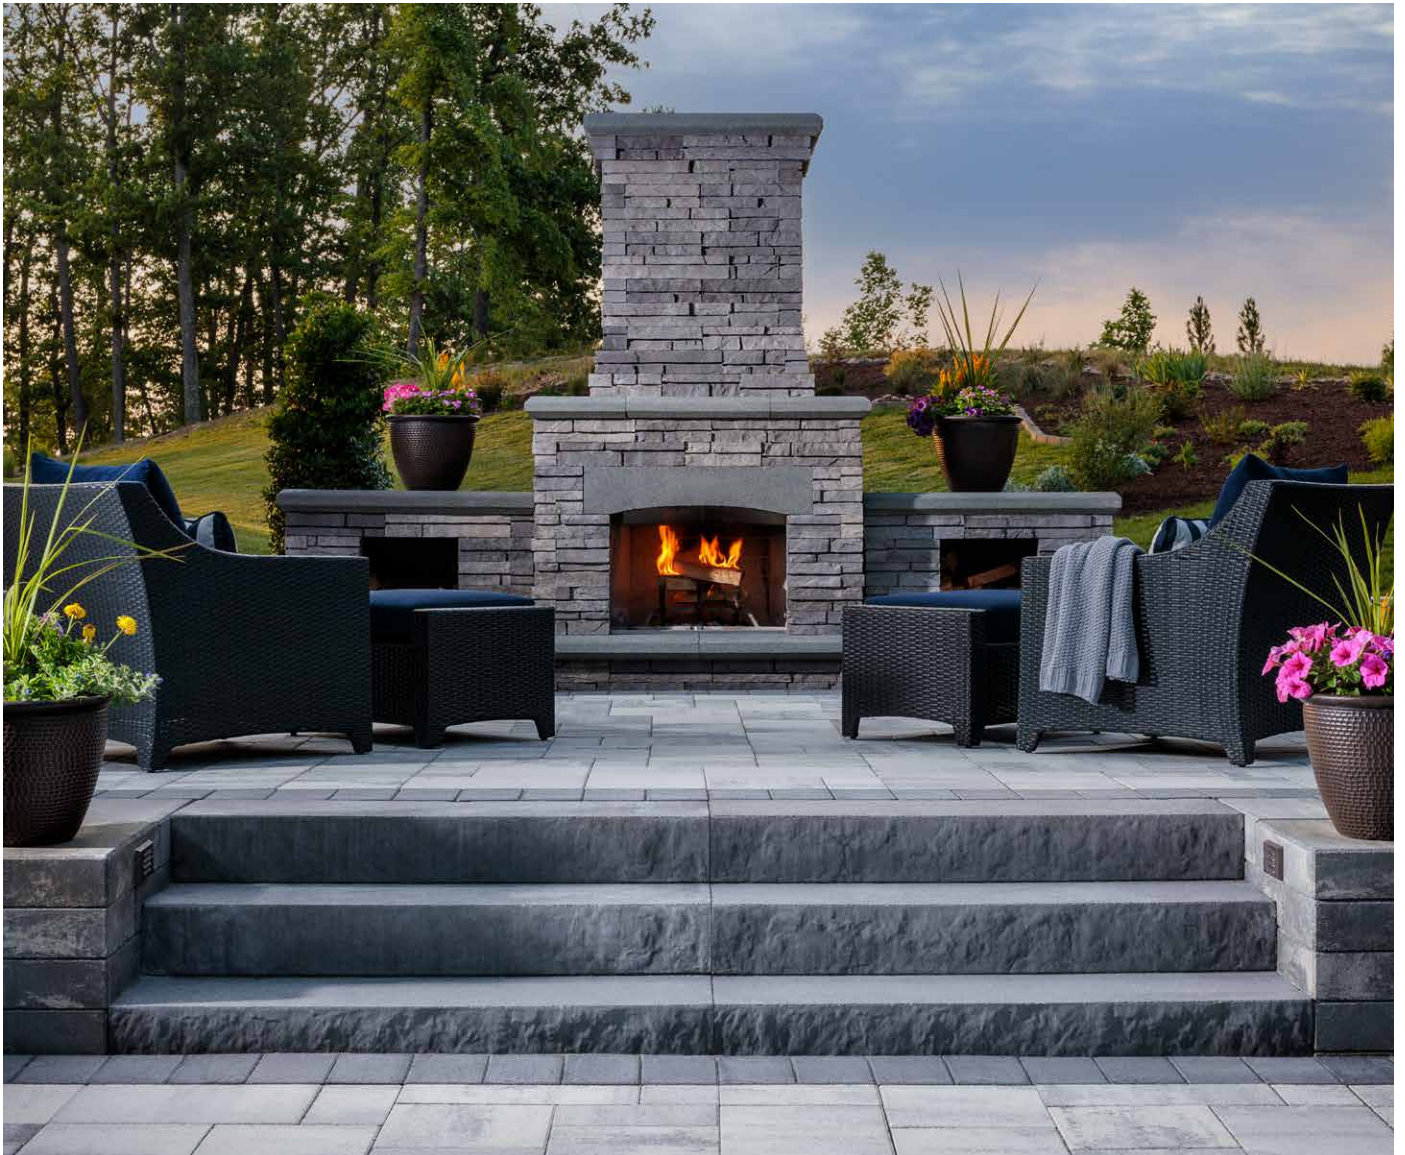

NATURAL COLLECTION

BORDEAUX™ SERIES

GRILL ISLAND & FIRE FEATURES

Timeless stackstone design with accents that emulate polished limestone, the components of this series transform outdoor living spaces with a coordinated, cohesive look.

FEATURES & BENEFITS

- Features a timeless stacked stone design with smooth cast stone accents
- Pre-assembled modular features are each packaged as one unit that can be installed in hours versus days
- Units include fork slot configurations for easy transport and installation
- Fireplaces can be retro-fitted for gas burning log sets and burners
- Grill islands include stainless steel grill and door set – specify propane or natural gas when ordering