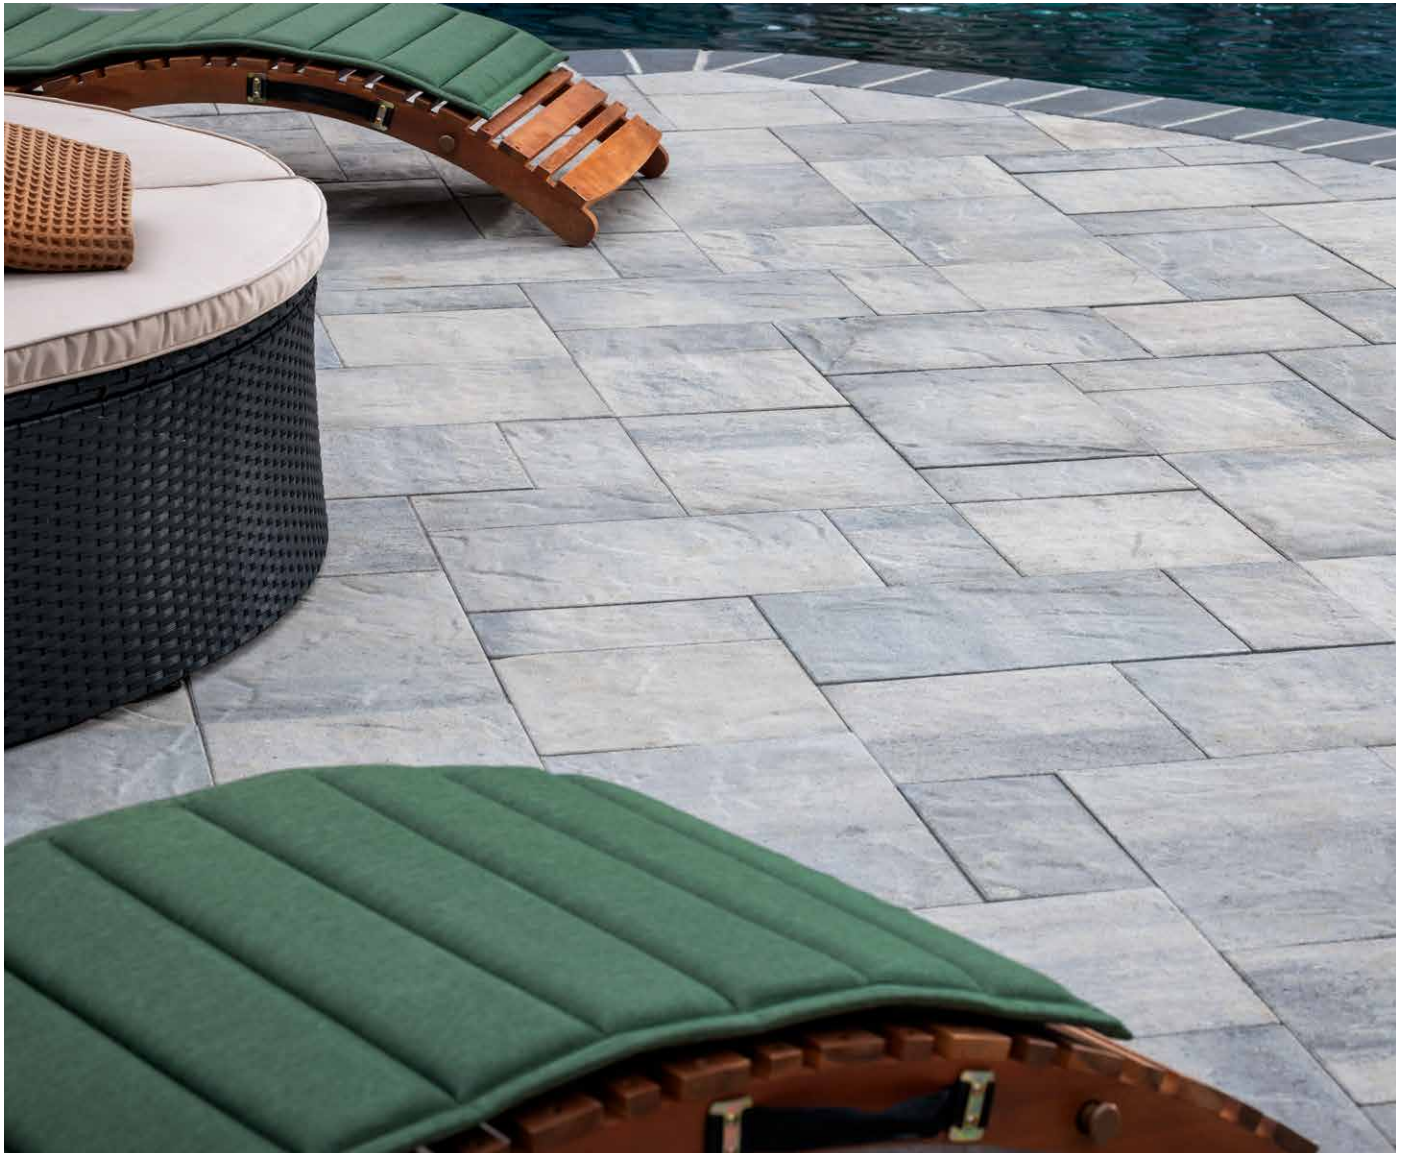

NATURAL COLLECTION

ORIGINS™ 12

3-PIECE SYSTEM | 60MM

Emulating the look and texture of natural stone, this paver system offers earthy tones and a slightly chiseled, yet refined surface that blends with the natural environment.