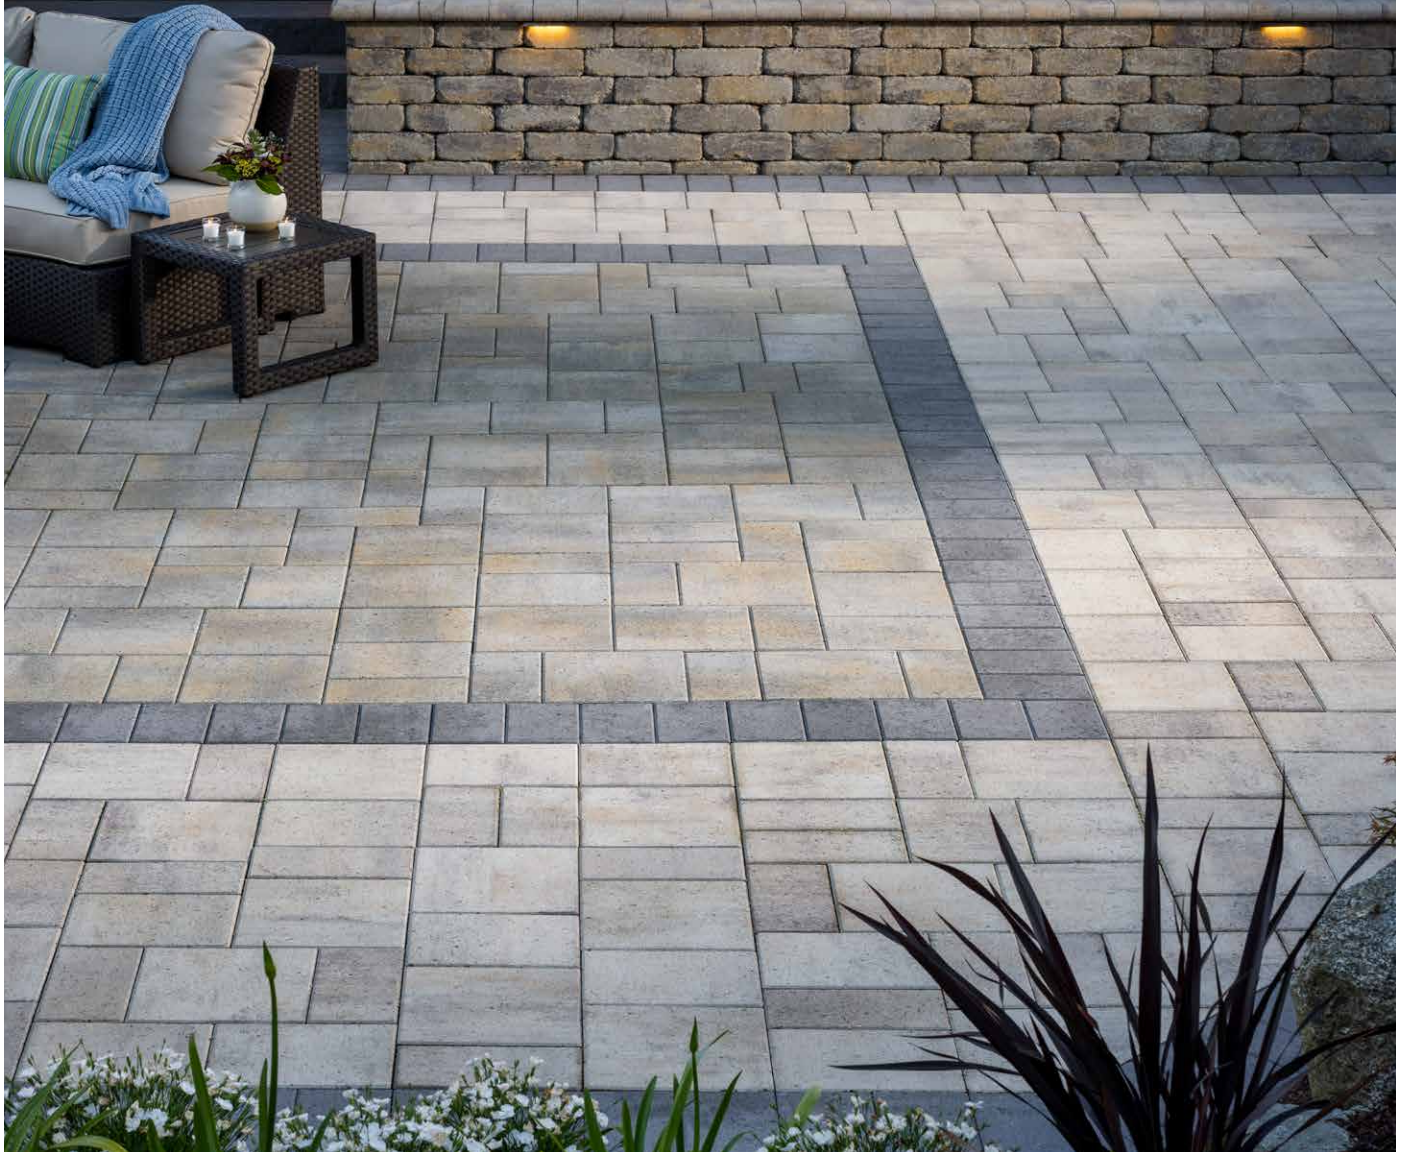

METROPOLITAN COLLECTION

CATALINA GRANA[®]

3-PIECE PAVER | 60MM

Clean lines, a smooth surface, and a subtle beveled edge work together to create a contemporary eye-pleasing look.

RAINIER

RIO

VICTORIAN

Due to the natural materials in our products, colors may vary from those shown on the cut sheet. We recommend viewing actual product samples to ensure the perfect color and finish for each project.

FEATURES & BENEFITS

- 3-piece system for flexibility and ease of installation
- Smooth linear surface
- ADA Compliant
- Multiple laying patterns
- Ideal for residential driveways, patios, pool decks and walkways