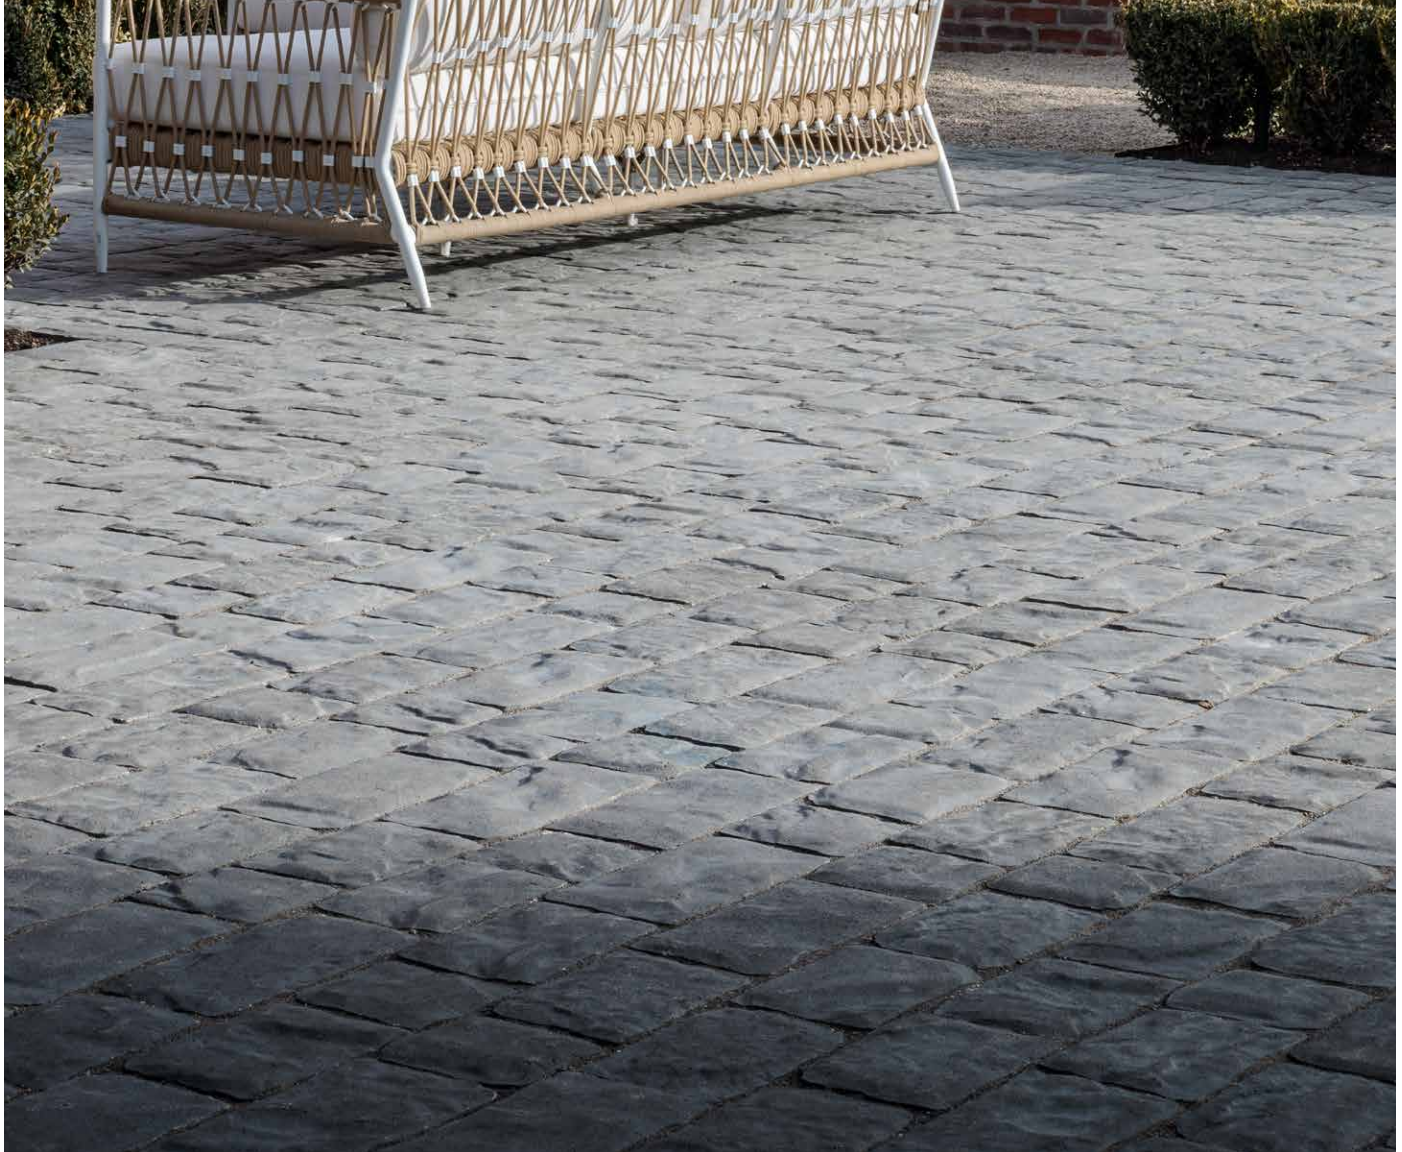

HERITAGE COLLECTION

CHARLESTONE™

3-PIECE PAVER | 60MM

Designed to evoke the charm of early American streets, this system mimics the historical elegance of weathered, hand-cobbled stone.

GRAPHITE

RAINIER

RIO

VICTORIAN

Due to the natural materials in our products, colors may vary from those shown on the cut sheet. We recommend viewing actual product samples to ensure the perfect color and finish for each project.

FEATURES & BENEFITS

- Timeless look of hand-cobbled stone
- Sized in true 3-inch increments for simplified estimating and ordering
- Particularly ideal for walkways, accents and residential vehicular applications
- Reduced cuts and waste
- Uniform dimensions compatible with other modular paver lines like Origins™ and Dimensions™
- Pallet optimized for both mechanical and manual installation