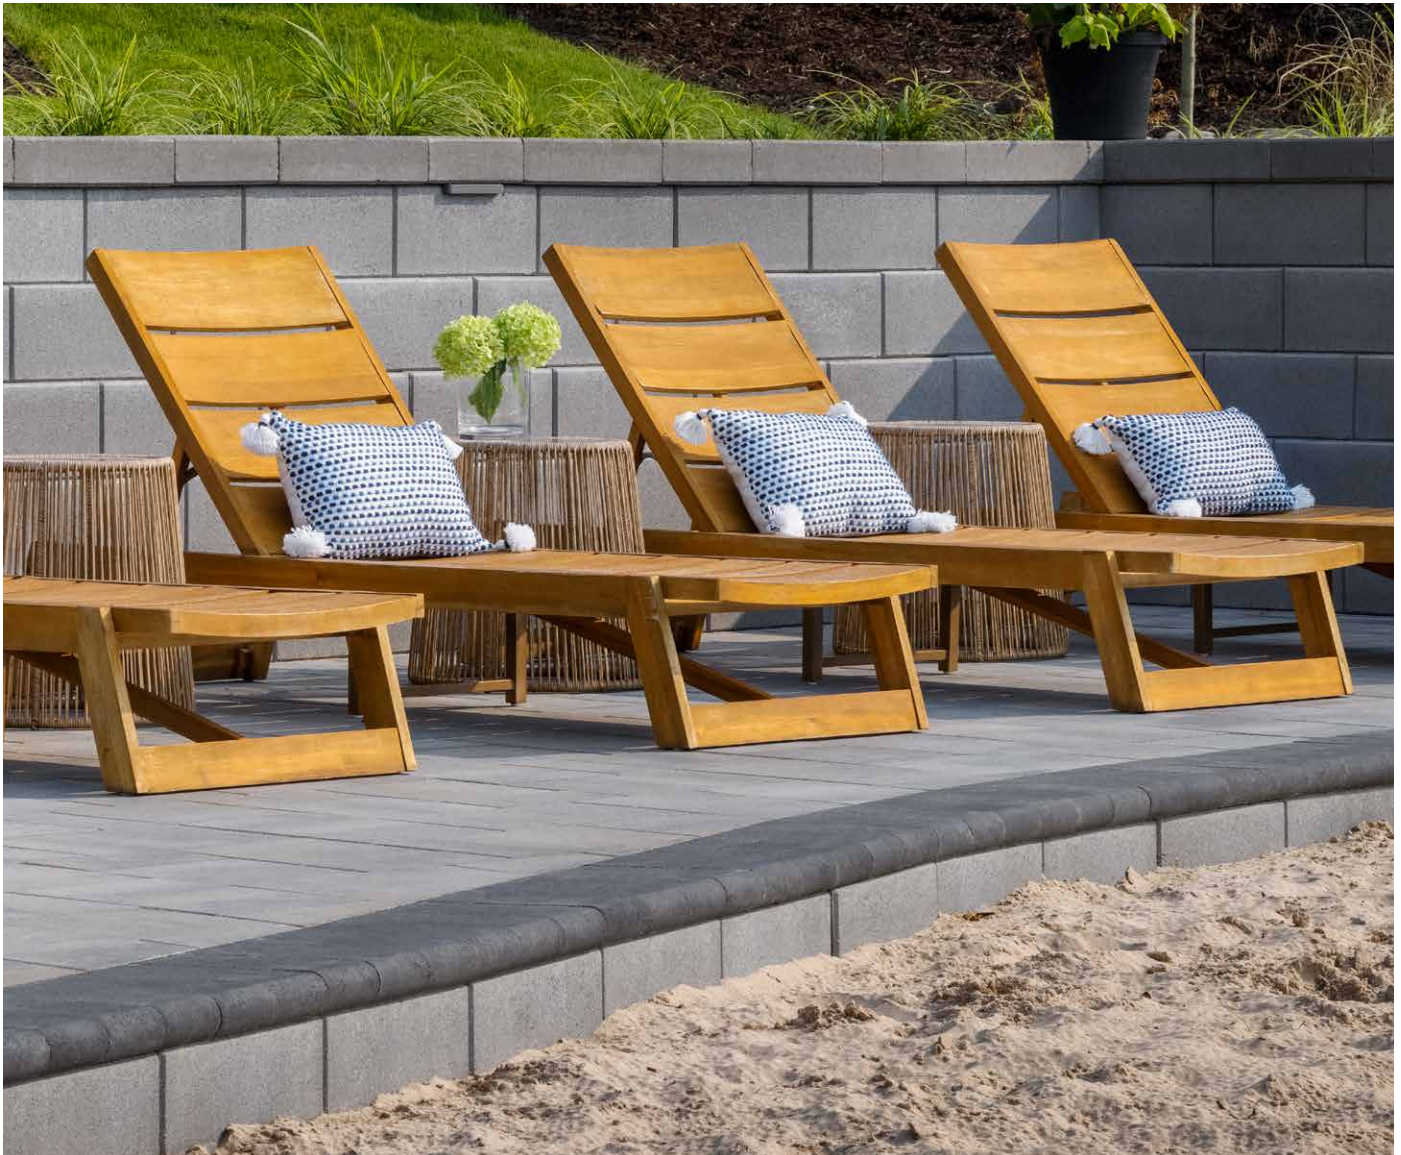

METROPOLITAN COLLECTION

DIAMOND PRO[®] AIR SMOOTH RETAINING

A smooth face and crisp edges in a lightweight large shape offer a clean eye-catching look for contemporary retaining walls and terraced landscapes.

ANTHRACITE

Swatches represent product color only, not dimensions and/or shape.

RIO

Not available in cap

SHADED GRAY

VICTORIAN

Not available in cap

Due to the natural materials in our products, colors may vary from those shown on the cut sheet. We recommend viewing actual product samples to ensure the perfect color and finish for each project.

FEATURES & BENEFITS

- Contemporary smooth face in a large lightweight block
- Can be installed as a gravity wall or geogrid-reinforced wall
- Weighing only 54 lbs., this 1 square foot block maximizes installation and shipping efficiencies
- Front lug design produces a 3/16" per unit setback for a 4° system batter
- Cores align for easy filling
- Top course is placed upside down in order to increase capping efficiency
- Ideally situated for retaining walls up to 12 feet tall
- Can be used to build gravity walls up to 3' 4" high*, including the buried course
- Minimum outside radius, measured on the top course to the front of the units: 4 feet
- Minimum inside radius, measured on the base course to the front of the units: 6 feet