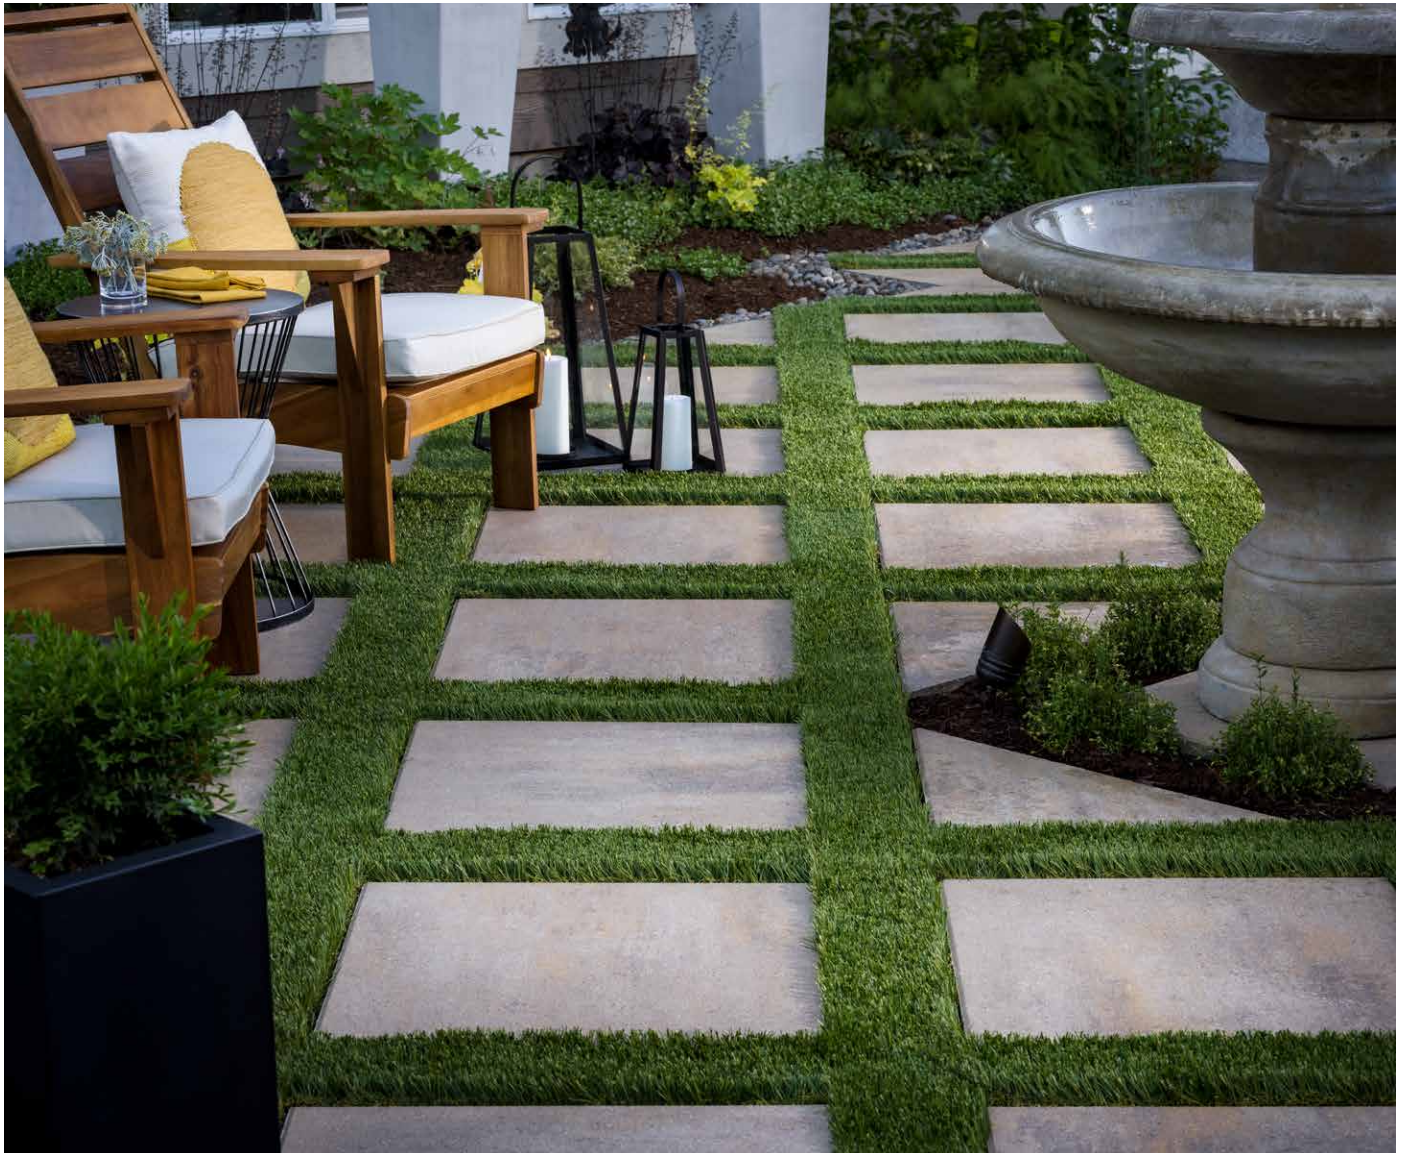

# DIMENSIONS™

SLAB | 60MM

The expansive size is distinguished by clean, crisp lines and a smooth, linear surface, enriched with DuraFusion Technology for enhanced color, texture and wear-resistance.

ANTHRACITE   
Only available in 9 x 18 and 15 x 30

HICKORY   
Only available in 12 x 24 and 24 x 24

SCANDINA GRAY   
Only available in 12 x 24 and 24 x 24

*Due to the natural materials in our products, colors may vary from those shown on the cut sheet. We recommend viewing actual product samples to ensure the perfect color and finish for each project.*

## FEATURES & BENEFITS

- Smooth face with clean, crisp lines
- Contemporary larger format sizing
- Maximized pallet layout for jobsite efficiencies
- Reduced cuts, installation time and waste
- Increased options for creative patterns
- Simplified quoting and design of projects
- Uniform dimensions compatible with other Dimensions paver sizes
- Sizing compatible with other Belgard modular paver lines, like Origins™ and Papyrus™